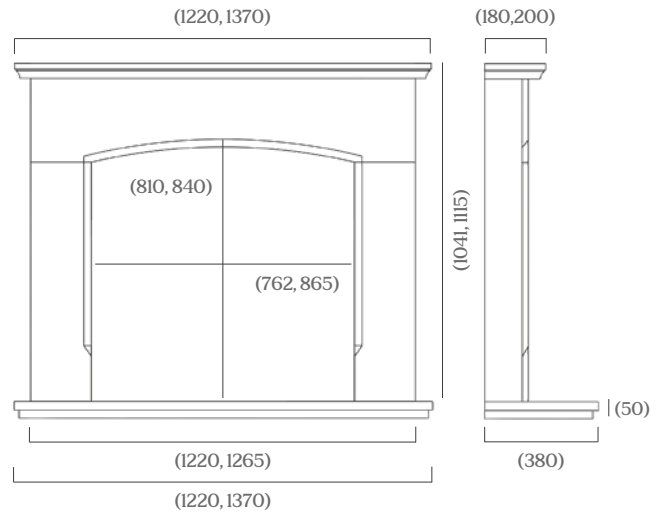

PARRONA

PENICHE

SWINFORD

WILBURY