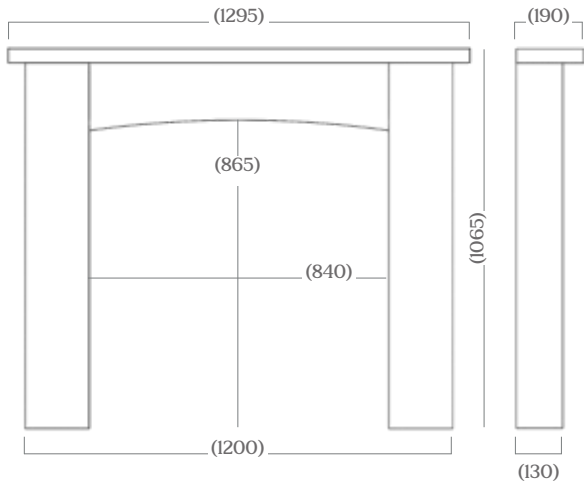

Brushed Steel Trim & Polished Fret

Magnetic Trim & Baltimore Fret

Black

Note: Free-standing spacer available for trims and frets

Dimensions

ALBAN

ALLORA

APPLEDORE