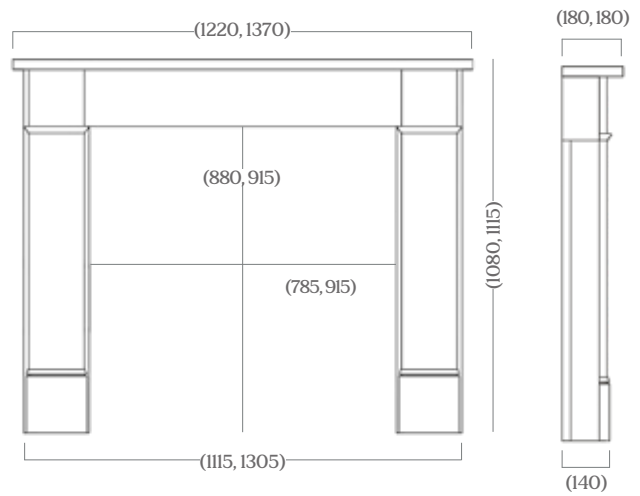

MULHOLLAND

NUFFIELD

OLVERA

ROTHWELL

ROSELAND

SILSOE