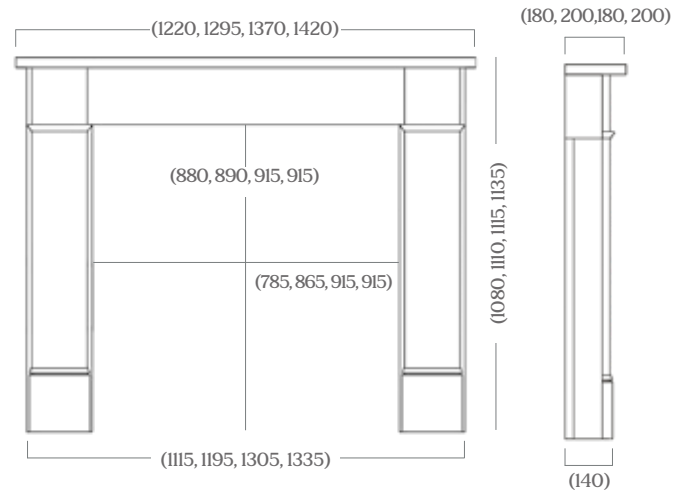

HELSTON

HERSHAM

HOGARTH

LINGWOOD

MARSEILLES

MENTMORE