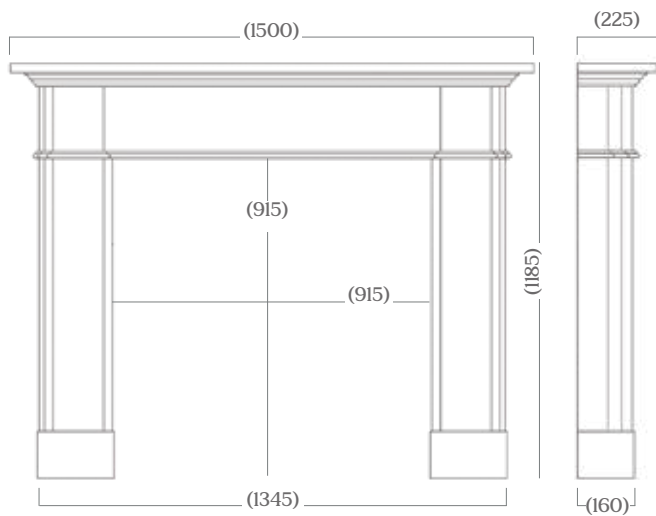

MULHOLLAND

NUFFIELD

OLVERA

ROTHWELL

ROSELAND

SILSOE