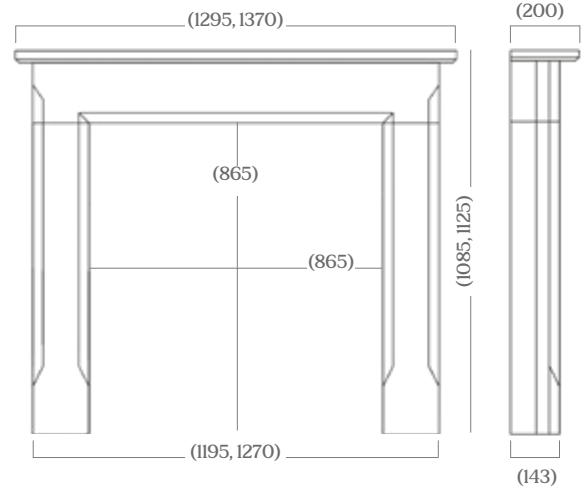

HELSTON

HERSHAM

HOGARTH

LINGWOOD

MARSEILLES

MENTMORE