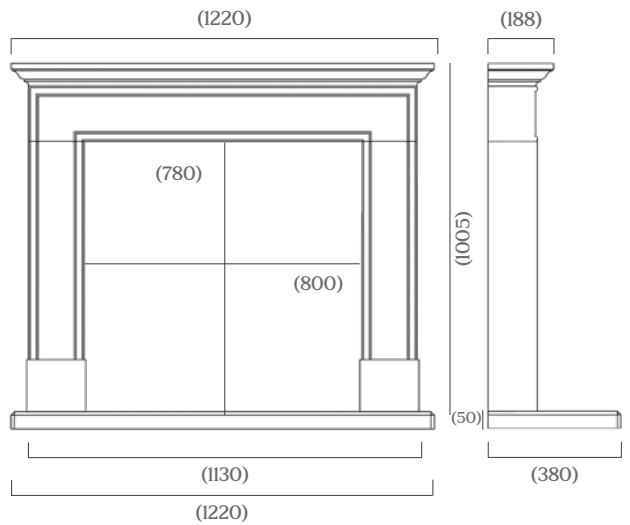

PARRONA

PENICHE

SWINFORD

WILBURY