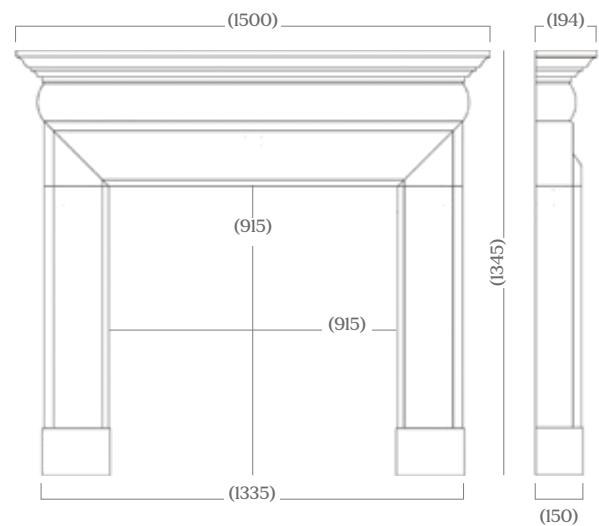

BELLINGHAM

BROOKSBY

CLARENCE

COLBY

COTTAGE

HAMPTON