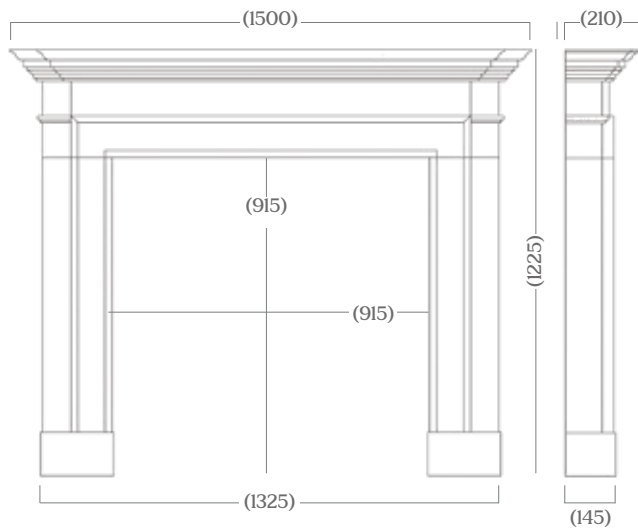

BELLINGHAM

BROOKSBY

CLARENCE

COLBY

COTTAGE

HAMPTON