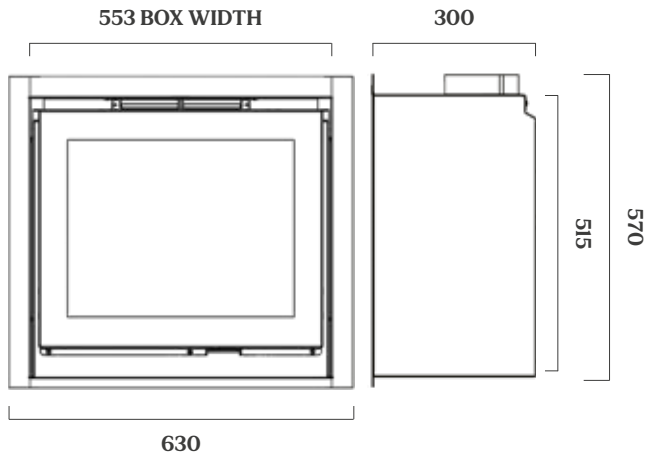

DL500

DL700

DL800

Recent changes in legislation have been made in an attempt to reduce emissions in the UK. Whilst the actual heat output has not changed from previous years, selected inset gas fires shown in this brochure are no longer suitable for primary heating purposes and should be used in conjunction with the primary heating system as decorative only with occasional use.

Due to the nature of the materials and appliances used within this brochure, actual finishes and colours may vary slightly. Flames shown within the fires may also vary depending on gas type, fuel quality and the performance of the flue or chimney. For information on after-care and maintenance, please visit our website at www.capitalfireplaces.co.uk

Capital Fireplaces Ltd reserve the right to change specification or de-list products at any time. Please note images shown in this brochure are for illustration purposes only.