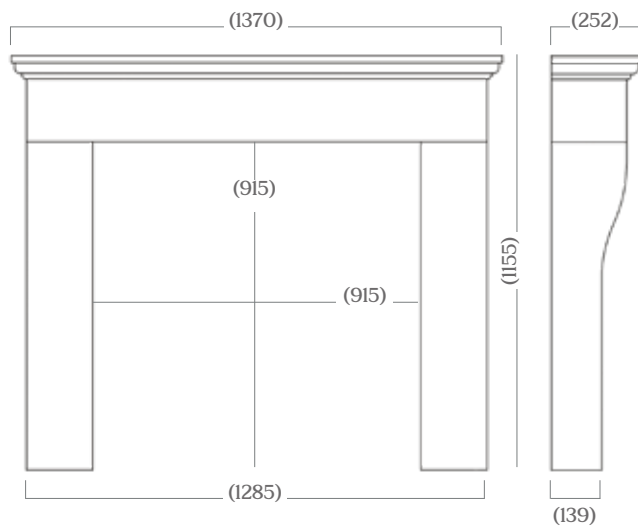

BELLINGHAM

BROOKSBY

CLARENCE

COLBY

COTTAGE

HAMPTON