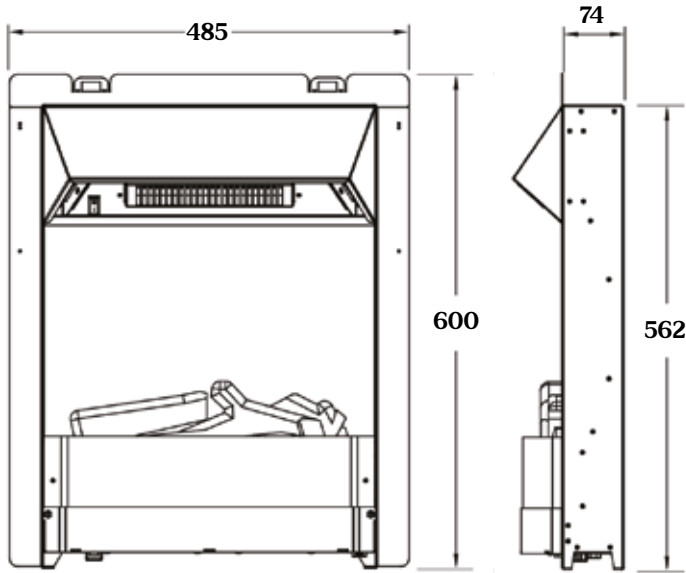

SLE40i

Please note the SLE40i includes a hood as illustrated above