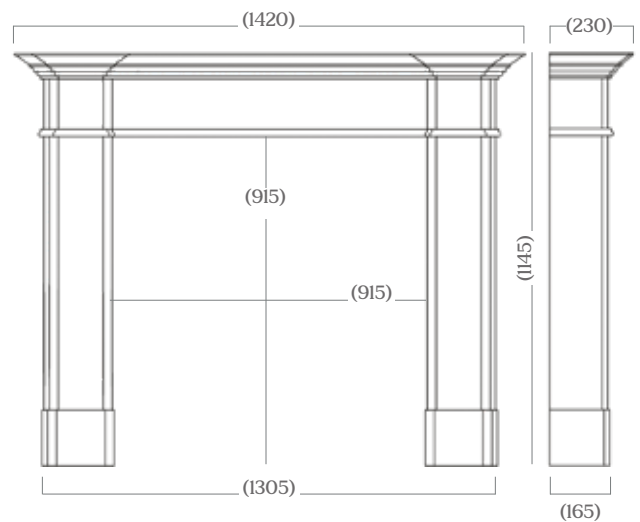

ALBAN

ALLORA

APPLEDORE

ASTWICK

AVERSA

BALHAM