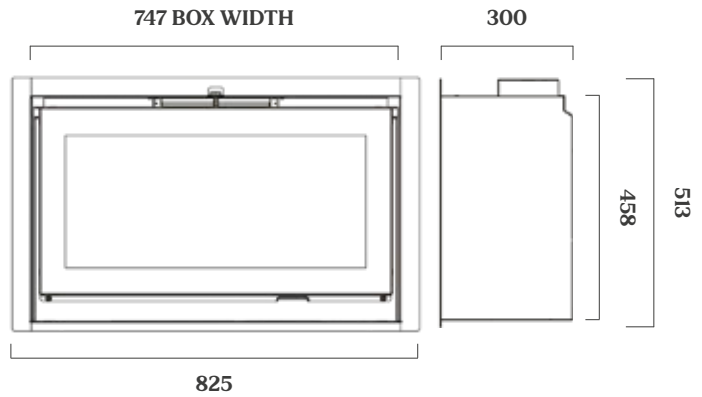

DL500

DL700

DL800

Recent changes in legislation have been made in an attempt to reduce emissions in the UK. Whilst the actual heat output has not changed from previous years, selected inset gas fires shown in this brochure are no longer suitable for primary heating purposes and should be used in conjunction with the primary heating system as decorative only with occasional use.

Due to the nature of the materials and appliances used within this brochure, actual finishes and colours may vary slightly. Flames shown within the fires may also vary depending on gas type, fuel quality and the performance of the flue or chimney. For information on after-care and maintenance, please visit our website at www.capitalfireplaces.co.uk

Capital Fireplaces Ltd reserve the right to change specification or de-list products at any time. Please note images shown in this brochure are for illustration purposes only.