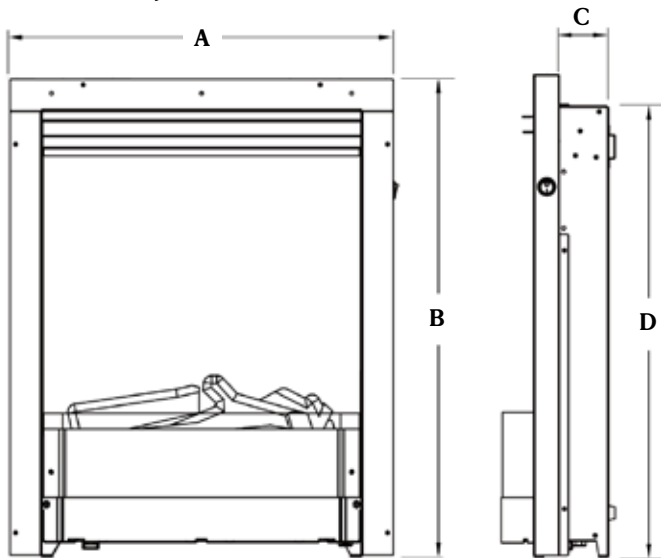

Dimensions stated are in millimetres and may be subject to a small tolerance variation

SLE35i Electric Cast Insert

SLE40i

Please note the SLE40i includes a hood as illustrated above

SLE41i, 55i & 60i

Fire Sizes (Without Trim)					
	A	B	C	D	E
SLE41i	485	601	61	562	407
SLE55i	638	601	61	562	407
SLE60i	638	601	61	562	565