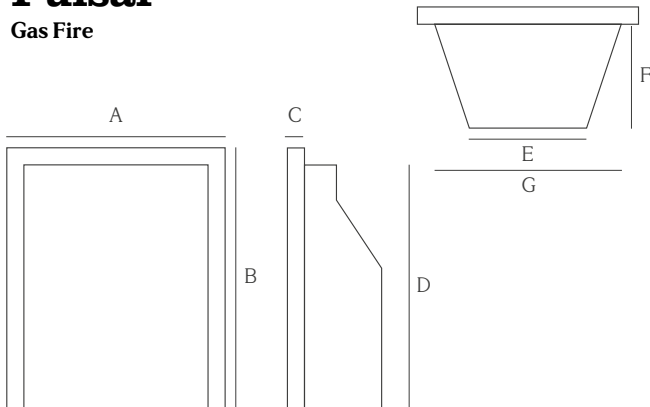

Pulsar
Gas Fire

	FLARE	MIZAR	PROVIDENT	HALO	TRIM & FRET
A	520	520	590	602	510
B	635	615	740	662	610
C	75	75	85	104	25
D	551	551	551	551	551
E	265	265	265	265	265
F	195	195	195	195	195
G	402	402	402	402	402