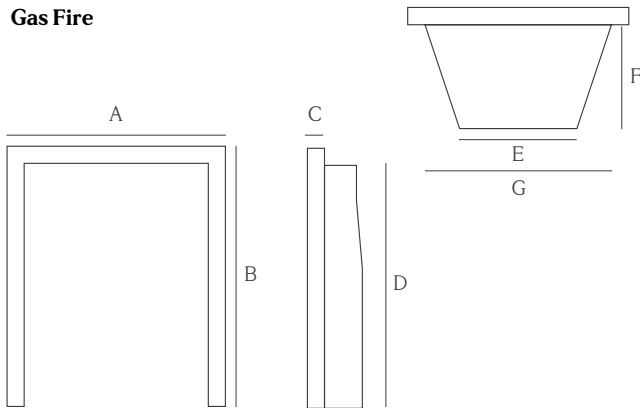

Corvar
Gas Fire

	FLARE	MIZAR	PROVIDENT	HALO	TRIM & FRET
A	520	520	590	602	510
B	635	615	740	662	610
C	75	75	85	104	25
D	553	553	553	553	553
E	272	272	272	272	272
F	89	89	89	89	89
G	327	327	327	327	327