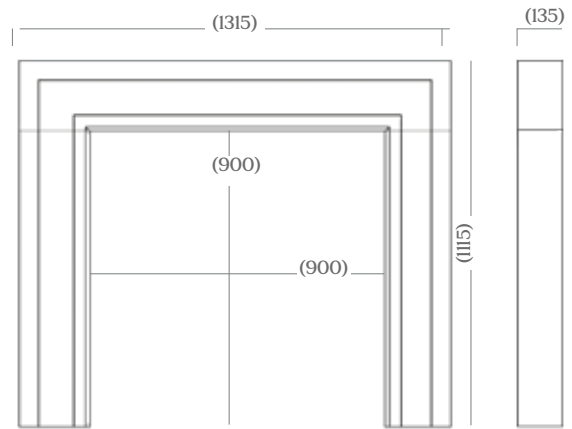

BELLINGHAM

BROOKSBY

CLARENCE

COLBY

COTTAGE

HAMPTON