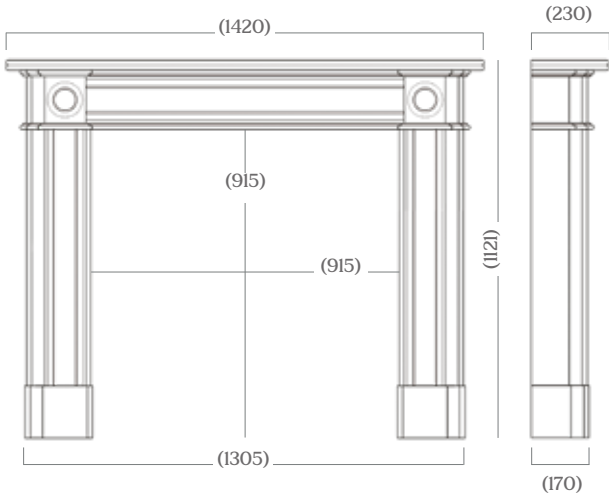

HELSTON

HERSHAM

HOGARTH

LINGWOOD

MARSEILLES

MENTMORE