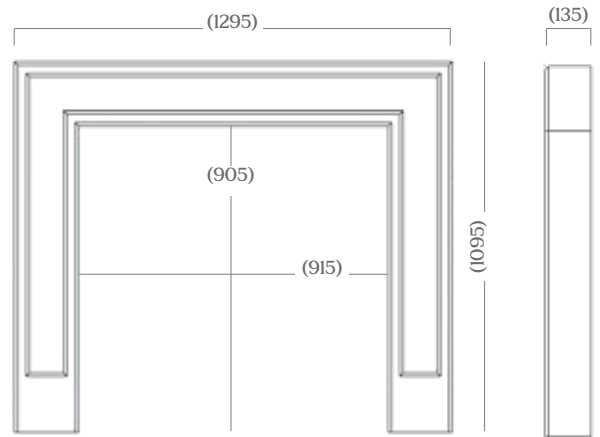

Brushed Steel Trim & Polished Fret

Magnetic Trim & Baltimore Fret

Black

Note: Free-standing spacer available for trims and frets

Dimensions

ALBAN

ALLORA

APPLEDORE