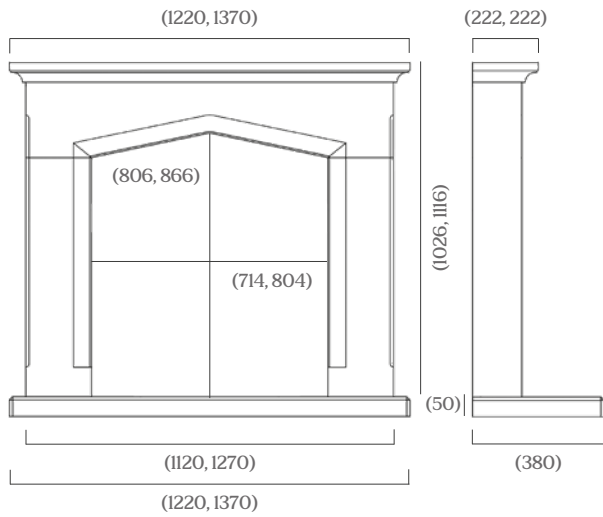

PARRONA

PENICHE

SWINFORD

WILBURY