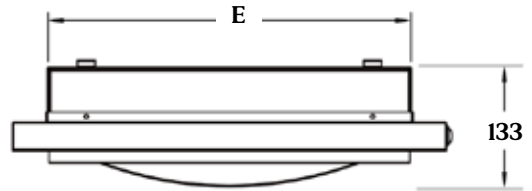

SLE41i, 55i & 60i

Fire Sizes (Without Trim)					
	A	B	C	D	E
SLE41i	485	601	61	562	407
SLE55i	638	601	61	562	407
SLE60i	638	601	61	562	565

SLE Fireframe & Trim Sizes

	A (Width)	B (Height)
Mizar (40i)	520	615
Flare (40i)	520	655
Contemporary Fascia	495	608
Classic Provident (40i)	590	740

	A (Width)	B (Height)
Classic Halo (40i)	602	662
Trim & Fret	510	610
Premium Contemporary Fascia	520	620
Premium XL Contemporary Fascia	670	620