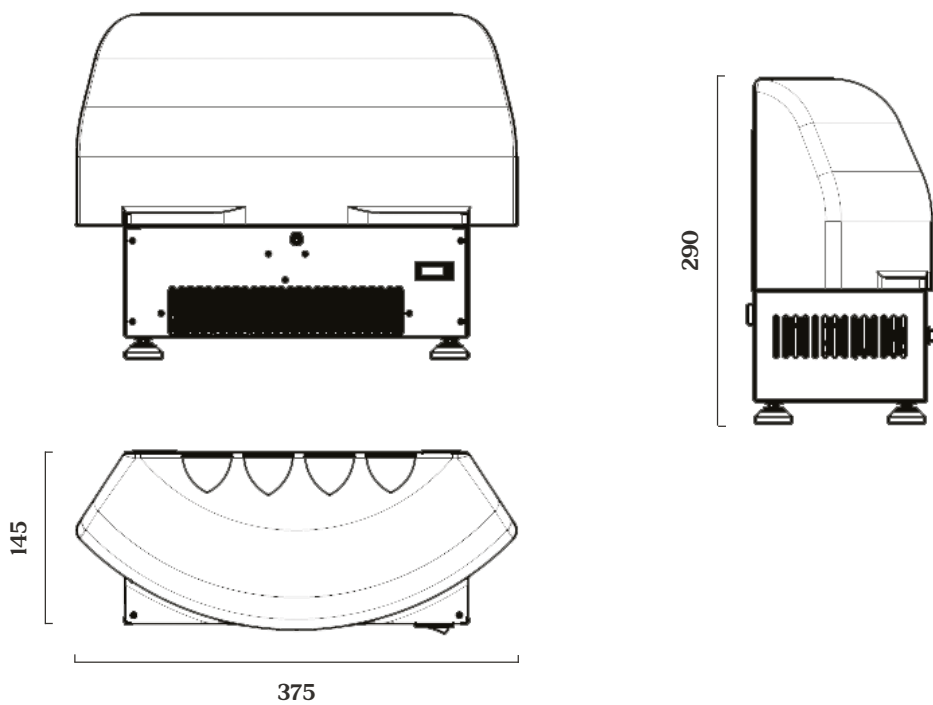

SLE35i Electric Cast Insert