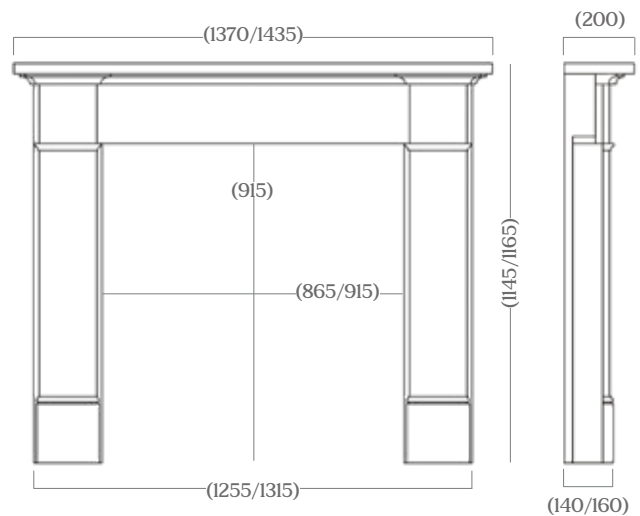

MULHOLLAND

NUFFIELD

OLVERA

ROTHWELL

ROSELAND

SILSOE