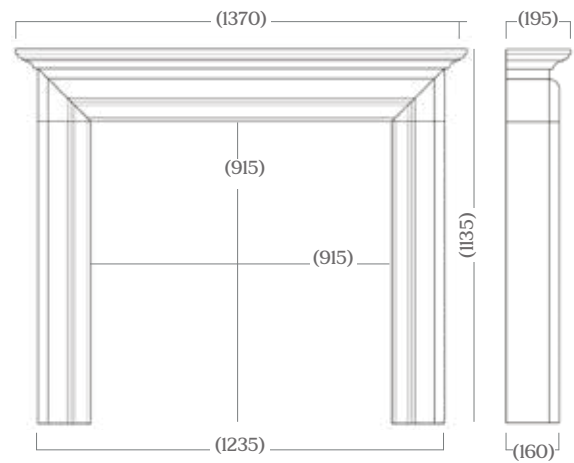

BELLINGHAM

BROOKSBY

CLARENCE

COLBY

COTTAGE

HAMPTON