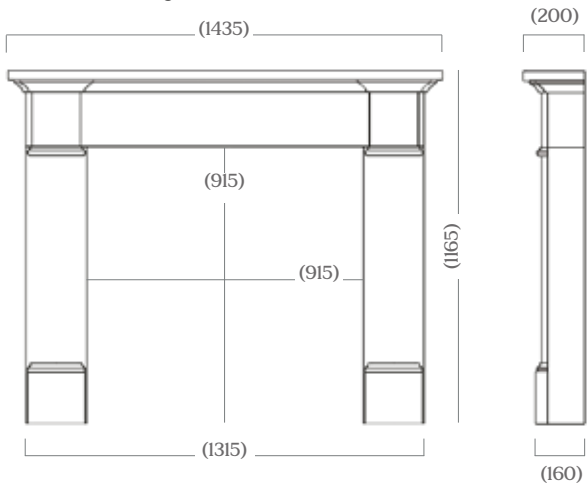

VELLETRI

WASHINGTON

WINTERFOLD