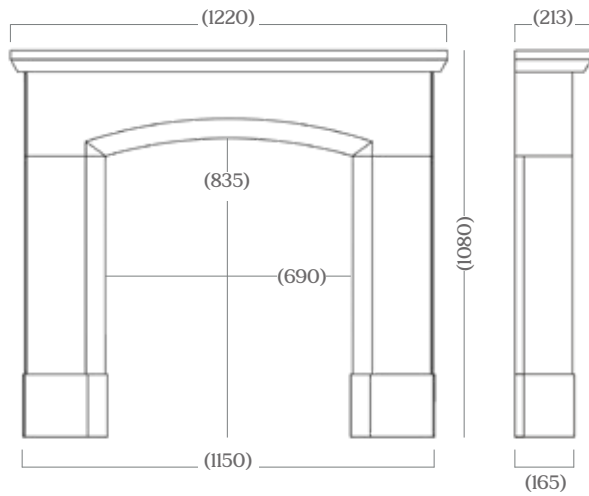

MULHOLLAND

NUFFIELD

OLVERA

ROTHWELL

ROSELAND

SILSOE