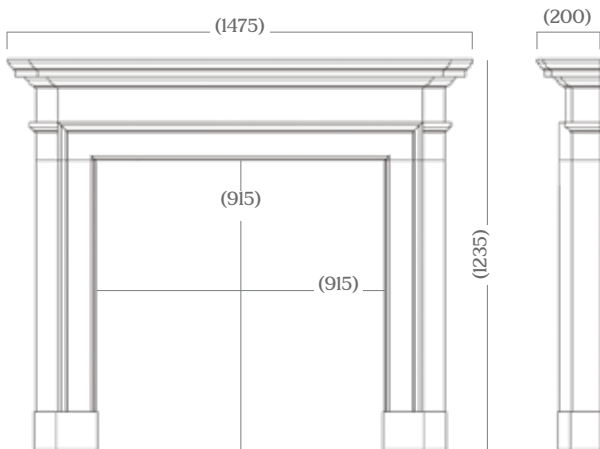

ALBAN

ALLORA

APPLEDORE

ASTWICK

AVERSA

BALHAM