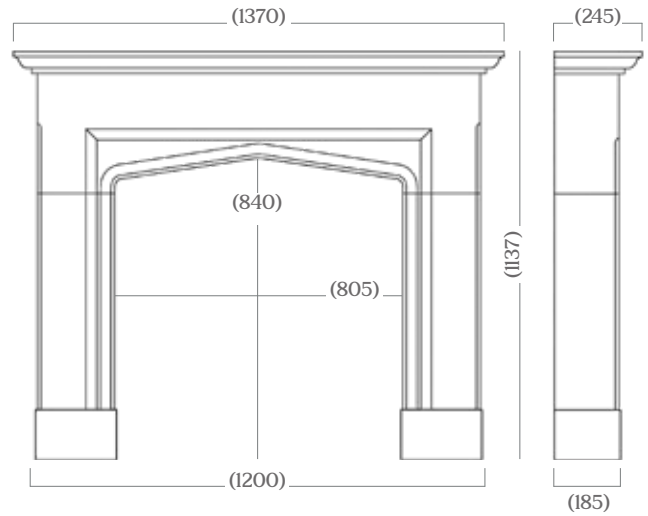

ALBAN

ALLORA

APPLEDORE

ASTWICK

AVERSA

BALHAM