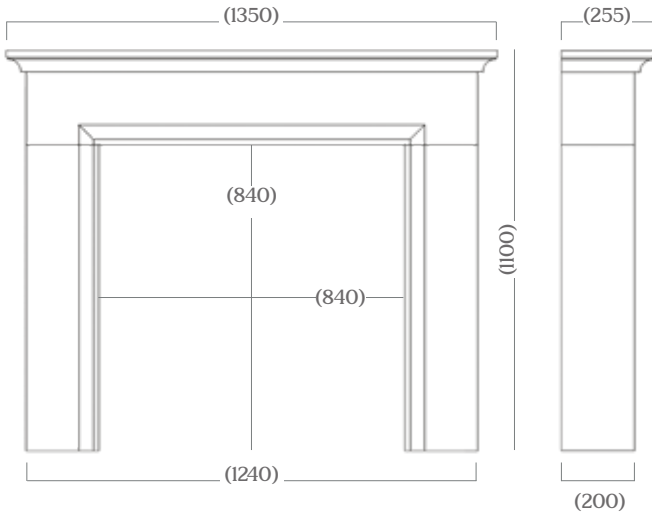

HELSTON

HERSHAM

HOGARTH

LINGWOOD

MARSEILLES

MENTMORE