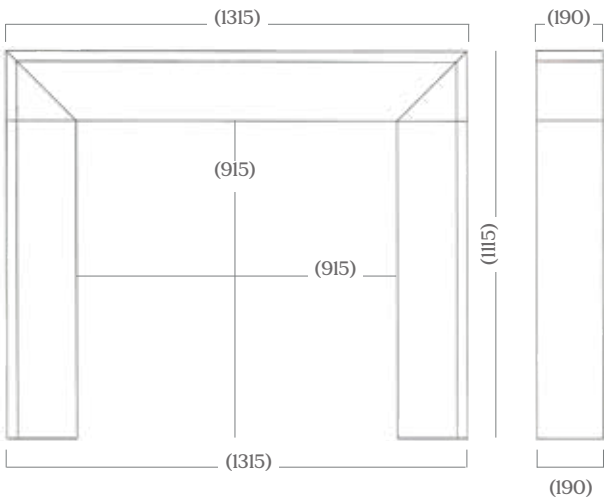

MARSEILLES