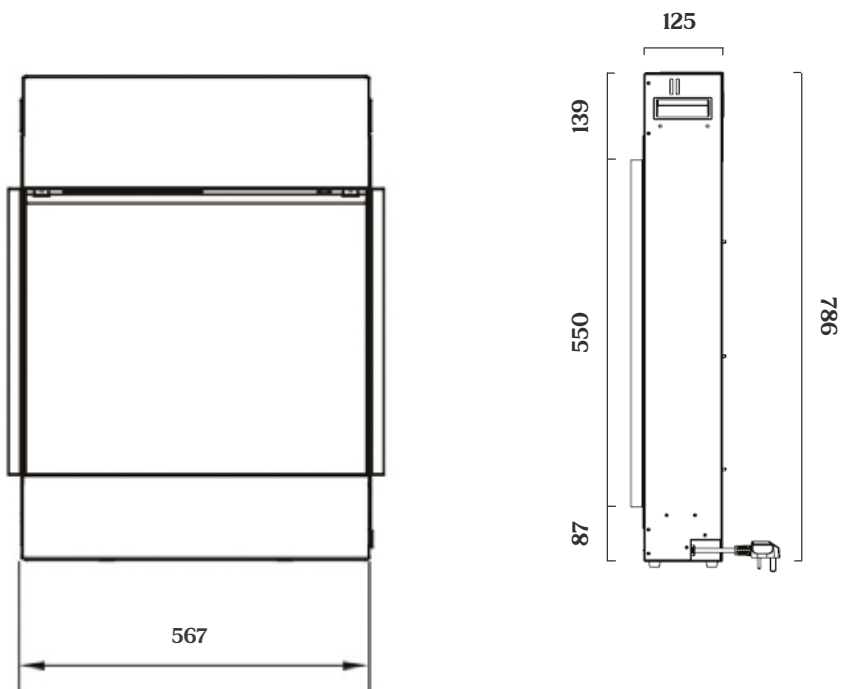

etronic 560 Slimline

Dimensions stated are in millimetres and may be subject to a small tolerance variation