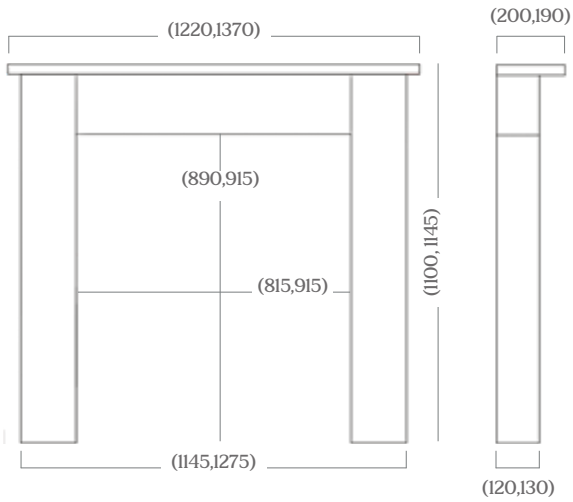

Brushed Steel Trim & Polished Fret

Magnetic Trim & Baltimore Fret

Black

Note: Free-standing spacer available for trims and frets

Dimensions

ALBAN

ALLORA

APPLEDORE