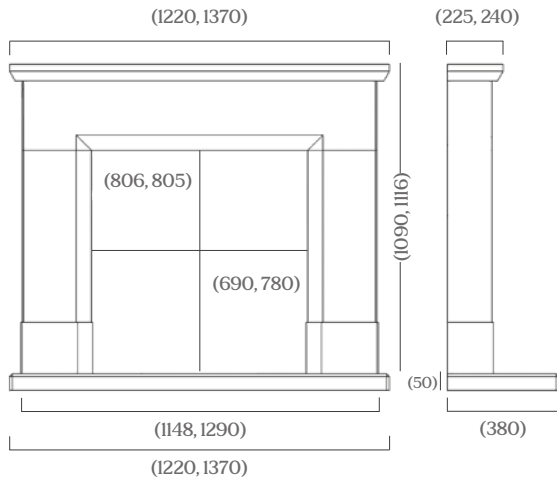

PARRONA

PENICHE

SWINFORD

WILBURY