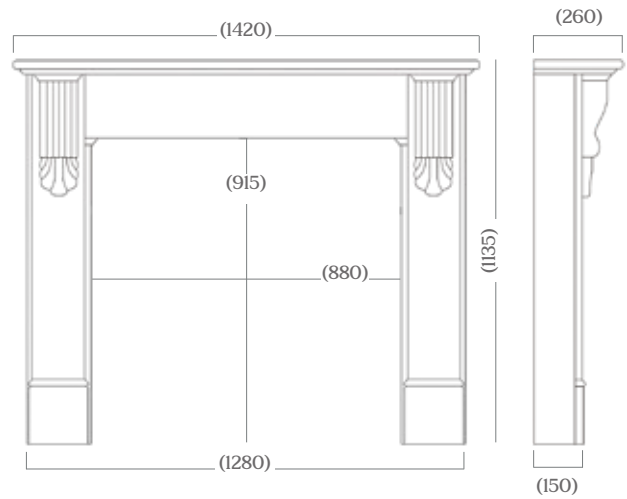

MULHOLLAND

NUFFIELD

OLVERA

ROTHWELL

ROSELAND

SILSOE