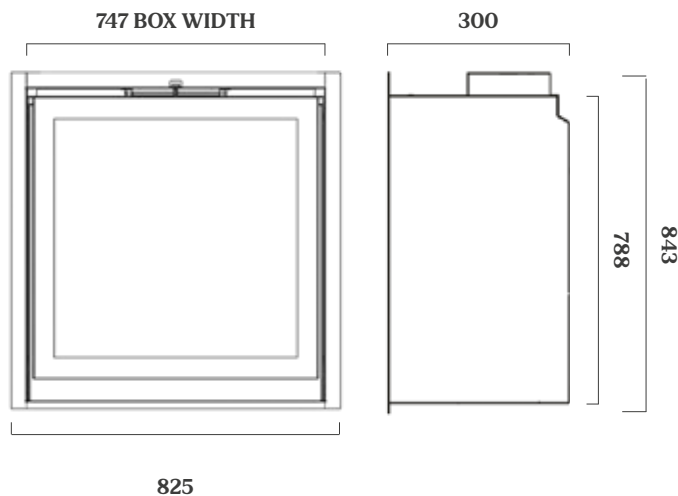

DL800

Recent changes in legislation have been made in an attempt to reduce emissions in the UK. Whilst the actual heat output has not changed from previous years, selected inset gas fires shown in this brochure are no longer suitable for primary heating purposes and should be used in conjunction with the primary heating system as decorative only with occasional use.

Due to the nature of the materials and appliances used within this brochure, actual finishes and colours may vary slightly. Flames shown within the fires may also vary depending on gas type, fuel quality and the performance of the flue or chimney. For information on after-care and maintenance, please visit our website at www.capitalfireplaces.co.uk

Capital Fireplaces Ltd reserve the right to change specification or de-list products at any time. Please note images shown in this brochure are for illustration purposes only.