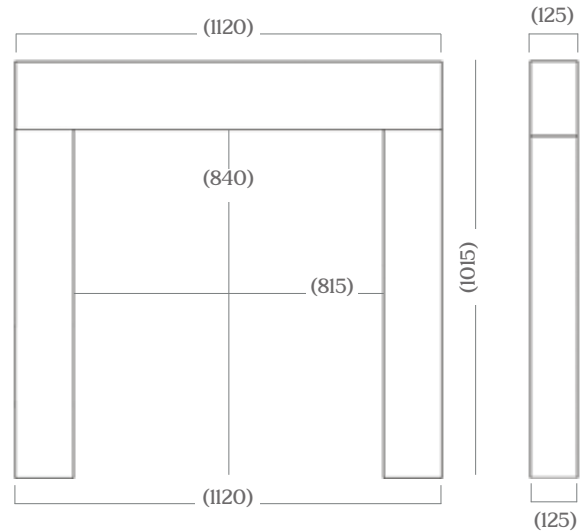

HELSTON

HERSHAM

HOGARTH

LINGWOOD

MARSEILLES

MENTMORE