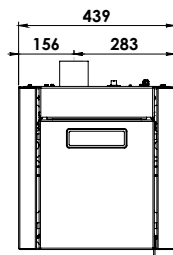

Clearance to Combustibles

Sides . . . . . 200 mm
Rear . . . . . 200 mm

P30