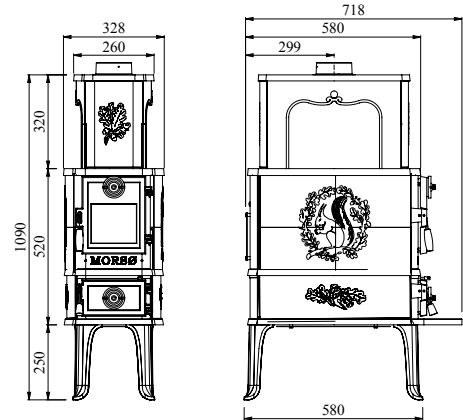

Rated output 5 kW
 Log length. 32 cm
 Weight 95 kg
 Efficiency net/gross: 81/73,7%

Flue outlet, rear and top option
 internal \varnothing 125 mm

Clearance to Combustibles
 Top 600 mm
 Sides 600 mm
 Rear. 200 mm
 Soft Furniture. 800 mm

*Optional outside air kit available
 (to use stove as woodburner only)

3142

EN 13240 and Norwegian approved

Rated output 5 kW
 Log length. 32 cm
 Weight 120 kg
 Efficiency net/gross: 81/73,7%

Flue outlet, rear and top option
 internal \varnothing 125 mm

Clearance to Combustibles
 Top 600 mm
 Sides 400 mm
 Rear. 200 mm
 Soft Furniture. 800 mm

*Optional outside air kit available
 (to use stove as woodburner only)

2B CLASSIC

EN 13240 and Norwegian approved

Rated output Room*8 kW
 Log length50 cm
 Weight105 kg
 Efficiency net/gross83/75.5%

Flue outlet, rear and top option

internal ø.120 mm
 internal diameter.129 mm

Clearance to Combustibles

Sides850 mm
 Rear.400 mm
 Soft Furniture.800 mm