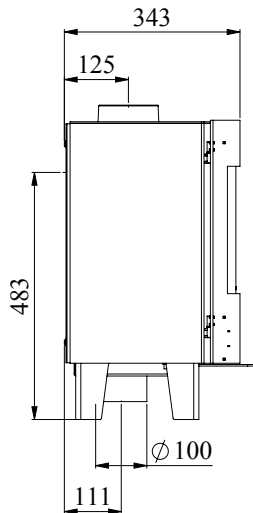

S11-42

EN 13240 and Norwegian approved

Rated output . . . . . 4 kW
Log length . . . . . 25 cm
Weight . . . . . 61 kg
Efficiency net/gross: 83/75,5%

Flue outlet, rear and top option
internal $\varnothing$ . . . . . 125 mm

Clearance to Combustibles
Top . . . . . 600 mm
Sides . . . . . 320 mm
Rear. . . . . 240 mm
Soft Furniture. . . . . 700 mm

Optional outside air kit available