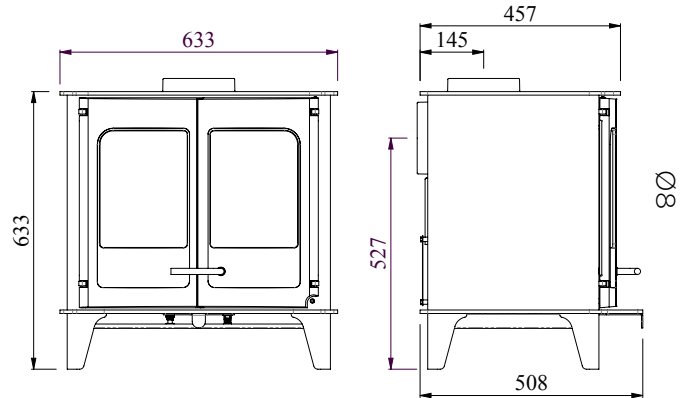

EN 13240 and Norwegian approved

Rated output . . . . . 9.3 kW
Log length . . . . . 50 cm
Weight . . . . . 130 kg
Efficiency net/gross: 75/65,5%

Flue outlet, rear and top option
internal ø. . . . . 155 mm

Clearance to Combustibles
Top . . . . . 600 mm
Sides . . . . . 600 mm
Rear. . . . . 700 mm
Soft Furniture. . . . . 1100 mm

Optional outside air kit available

S50

EN 13240 and Norwegian approved

Rated output . . . . . 8 kW
Log length . . . . . 35 cm
Weight . . . . . 120 kg
Efficiency net/gross: 78,4/71,3%

Flue outlet, rear and top option
internal ø. . . . . 150 mm

Clearance to Combustibles
Top . . . . . 600 mm
Sides . . . . . 500 mm
Rear. . . . . 300 mm
Soft Furniture. . . . . 800 mm

Optional outside air kit available