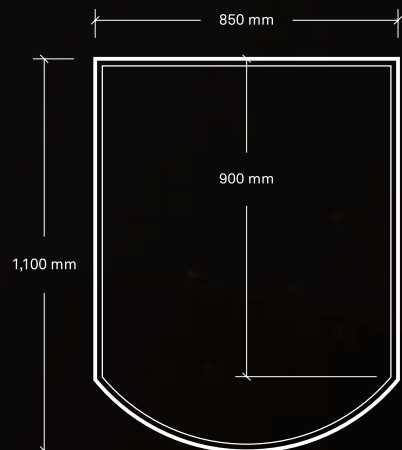

FLAT BACK CIRCLE

SQUARE

CIRCULAR FRONT

**CURVED FRONT
(Clear Only)**

**CURVED FRONT
(Black & Opaque Only)**

**BEVEL EDGE SECTION
(Actual Size)**

FINISHES

Square
Clear, Opaque & Black