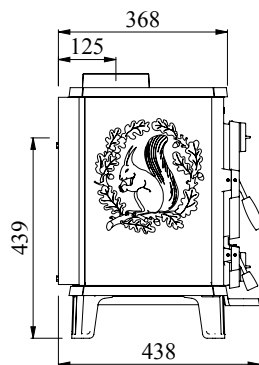

Rated output Room*8 kW
 Log length50 cm
 Weight105 kg
 Efficiency net/gross83/75.5%

Flue outlet, rear and top option

internal ø.120 mm
 internal diameter.129 mm

Clearance to Combustibles

Sides850 mm
 Rear.400 mm
 Soft Furniture.800 mm

2B CLASSIC

DB15

EN 13240 and Norwegian approved

Rated output6,5 kW
 Log length36 cm
 Weight100 kg
 Efficiency net/gross:80,1/72,9%

Flue outlet, rear and top option

internal ø.155 mm

Clearance to Combustibles

Top600 mm
 Sides600 mm
 Rear.200 mm
 Soft Furniture.800 mm

DB15

1400-SERIES

1410

EN 13240 and Norwegian approved

Rated output 4,5 kW
 Log length 28 cm
 Weight 70 kg
 Efficiency net/gross: 76/69%

Flue outlet, rear and top option
 internal ø. 125 mm