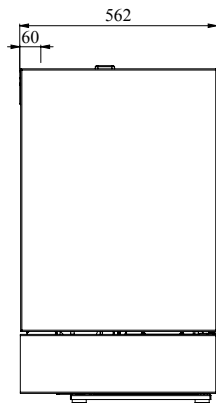

Clearance to Combustibles

Sides . . . . . 200 mm
Rear . . . . . 200 mm

P30