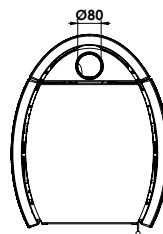

Rated output . . . . . 7 kW
Reduced output . . . . . 2.5 kW
Efficiency 88%
Heats up to . . . . . 35-120 m²
Fuel, wood pellets ø . . . . . 6 mm
Electrical Usage (W) - max 100

Clearance to Combustibles
Sides . . . . . 100 mm
Rear . . . . . 25 mm