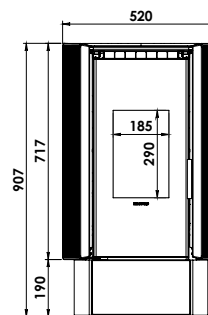

P50

Rated output . . . . . 7 kW
Reduced output . . . . . 2.5 kW
Efficiency 88%
Heats up to . . . . . 35-120 m²
Fuel, wood pellets ø . . . . . 6 mm
Electrical Usage (W) - max 100

Clearance to Combustibles
Sides . . . . . 100 mm
Rear . . . . . 25 mm