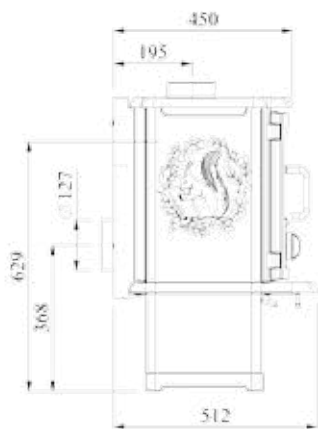

3142

EN 13240 and Norwegian approved

Rated output . . . . . 5 kW
Log length. . . . . 32 cm
Weight . . . . . 120 kg
Efficiency net/gross: 81/73,7%

Flue outlet, rear and top option
internal $\varnothing$ . . . . . 125 mm

Clearance to Combustibles
Top . . . . . 600 mm
Sides . . . . . 400 mm
Rear. . . . . 200 mm
Soft Furniture. . . . . 800 mm

*Optional outside air kit available
(to use stove as woodburner only)