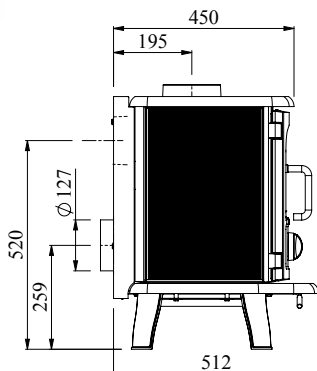

3100-SERIES

3112

EN 13240 and Norwegian approved

Rated output . . . . . 5 kW
Log length. . . . . 32 cm
Weight . . . . . 95 kg
Efficiency net/gross: 81/73,7%

Flue outlet, rear and top option
internal $\varnothing$ . . . . . 125 mm

Clearance to Combustibles
Top . . . . . 600 mm
Sides . . . . . 600 mm
Rear. . . . . 200 mm
Soft Furniture. . . . . 800 mm

*Optional outside air kit available
(to use stove as woodburner only)