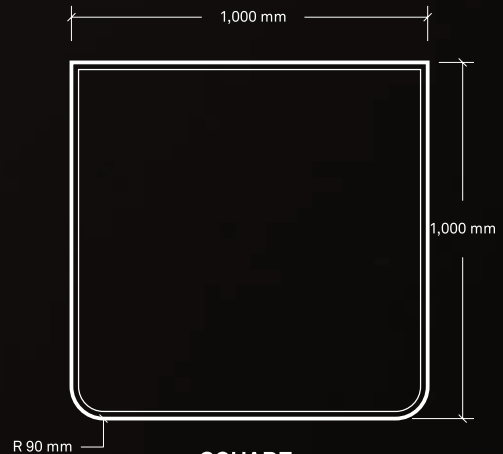

SQUARE

**CURVED FRONT
(Clear Only)**

**CURVED FRONT
(Black & Opaque Only)**