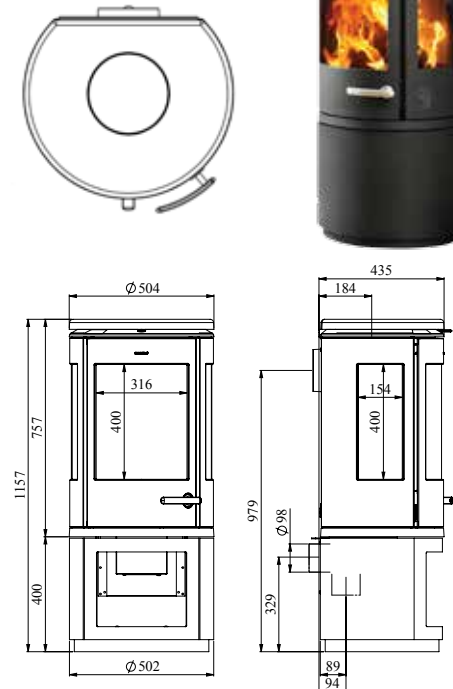

8100-SERIES

EN 13240 and Norwegian approved

Rated output . . . . . 6,4 kW
Log length . . . . . 30 cm
Weight . . . . . 187 kg
Efficiency net/gross: 80,5/73,3%

Flue outlet, rear and top option
internal ø. . . . . 150 mm

Clearance to Combustibles
Top . . . . . 600 mm
Sides . . . . . 500 mm
Rear. . . . . 150 mm
Soft Furniture. . . . . 1100 mm

Optional outside air kit available

Height 8140: 869 mm
Height 8141: 869 mm

8143

7900-SERIES

EN 13240 and Norwegian approved

Rated output . . . . . 7,3 kW
Log length . . . . . 33 cm
Weight . . . . . 152-189 kg
Efficiency net/gross: 79/71,9%

Flue outlet, rear and top option
internal ø. . . . . 150 mm

Clearance to Combustibles
Top . . . . . 500 mm
Sides . . . . . 700 mm
Rear. . . . . 125 mm
Soft Furniture. . . . . 900 mm

Optional outside air kit available

Height: 7940: 1032 mm
Height: 7948: 1157 mm
Height: 7990: 1357 mm

7943