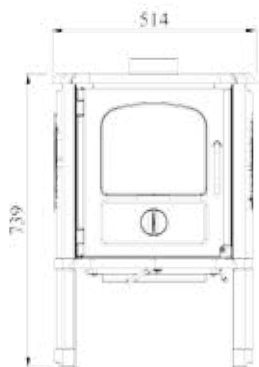

3142

EN 13240 and Norwegian approved

Rated output . . . . . 5 kW
Log length. . . . . 32 cm
Weight . . . . . 120 kg
Efficiency net/gross: 81/73,7%

Flue outlet, rear and top option
internal $\varnothing$ . . . . . 125 mm

Clearance to Combustibles
Top . . . . . 600 mm
Sides . . . . . 400 mm
Rear. . . . . 200 mm
Soft Furniture. . . . . 800 mm

*Optional outside air kit available
(to use stove as woodburner only)