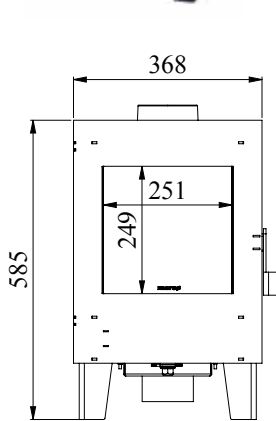

S11-42

EN 13240 and Norwegian approved

Rated output . . . . . 4 kW
Log length . . . . . 25 cm
Weight . . . . . 61 kg
Efficiency net/gross: 83/75,5%

Flue outlet, rear and top option
internal $\varnothing$ . . . . . 125 mm

Clearance to Combustibles
Top . . . . . 600 mm
Sides . . . . . 320 mm
Rear. . . . . 240 mm
Soft Furniture. . . . . 700 mm

Optional outside air kit available