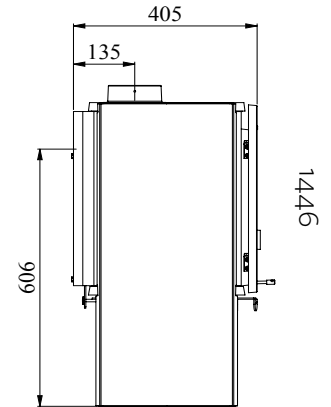

Rated output 4 kW
 Log length 28 cm
 Weight 90 kg
 Efficiency net/gross: 78,4/71,3%

Flue outlet, rear and top option
 internal ø. 125 mm

Clearance to Combustibles
 Top 500 mm
 Sides *240 mm
 Rear. *140 mm
 Soft Furniture. 700 mm
 * insulated flue