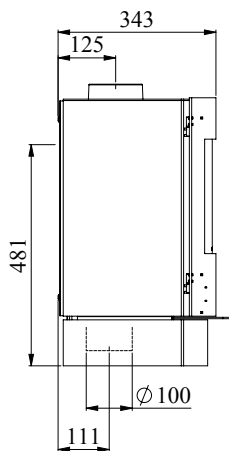

S11-SERIES

S11-40

EN 13240 and Norwegian approved

Rated output . . . . . 4 kW
Log length . . . . . 25 cm
Weight . . . . . 61 kg
Efficiency net/gross: 83/75,5%

Flue outlet, rear and top option
internal $\varnothing$ . . . . . 125 mm

Clearance to Combustibles
Top . . . . . 600 mm
Sides . . . . . 320 mm
Rear. . . . . 240 mm
Soft Furniture. . . . . 700 mm

Optional outside air kit available