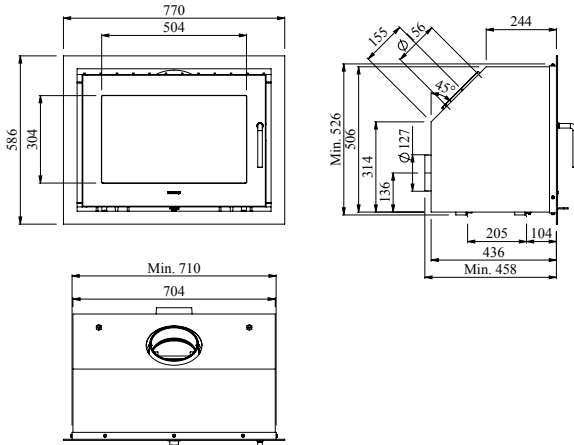

5660

5660

Rated output . . . . . 6.5 kW
Log length . . . . . 58 cm
Weight . . . . . 125 kg
Efficiency net/gross: 75/68,3%

Flue outlet, rear and top option
internal $\varnothing$ . . . . . 150 mm

Clearance to Combustibles
Sides . . . . . 400 mm
Rear . . . . . 100 mm
From Floor . . . . . 300 mm

Accessories: Extra front glass

S80-90

S80-90

Rated output . . . . . 8 kW
Log length . . . . . 67 cm
Weight . . . . . 124 kg
Efficiency: 77,6%

Flue outlet, rear and top option
internal $\varnothing$ . . . . . 150 mm

Clearance to Combustibles
Sides . . . . . 400 mm
Rear . . . . . 200 mm
From Floor . . . . . 300 mm