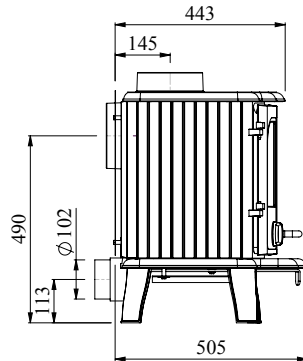

2110

2110

EN 13240 and Norwegian approved

Rated output . . . . . 8 kW
Log length. . . . . 40 cm
Weight . . . . . 120 kg
Efficiency net/gross: 72/65,5%

Flue outlet, rear and top option
internal Ø. . . . . 155 mm

Clearance to Combustibles
Top . . . . . 500 mm
Sides . . . . . 550 mm
Rear. . . . . 150 mm
Soft Furniture. . . . . 800 mm