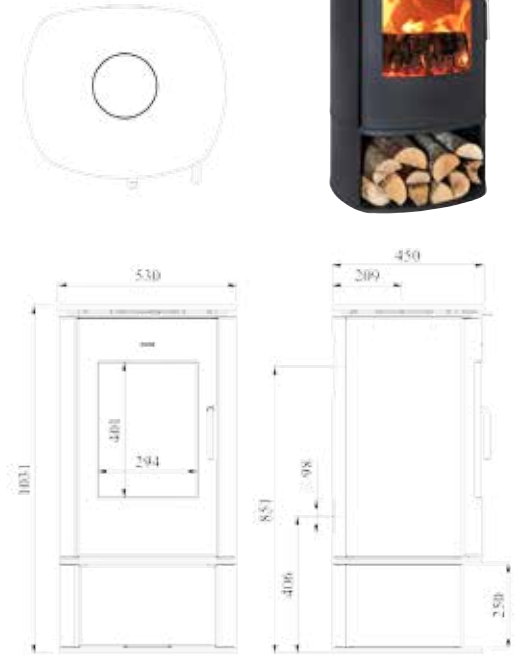

8100-SERIES

EN 13240 and Norwegian approved

Rated output . . . . . 6,4 kW
Log length . . . . . 30 cm
Weight . . . . . 187 kg
Efficiency net/gross: 80,5/73,3%

Flue outlet, rear and top option
internal ø. . . . . 150 mm

Clearance to Combustibles
Top . . . . . 600 mm
Sides . . . . . 500 mm
Rear. . . . . 150 mm
Soft Furniture. . . . . 1100 mm

Optional outside air kit available

Height 8140: 869 mm
Height 8141: 869 mm

8143

7900-SERIES

EN 13240 and Norwegian approved

Rated output . . . . . 7,3 kW
Log length . . . . . 33 cm
Weight . . . . . 152-189 kg
Efficiency net/gross: 79/71,9%

Flue outlet, rear and top option
internal ø. . . . . 150 mm

Clearance to Combustibles
Top . . . . . 500 mm
Sides . . . . . 700 mm
Rear. . . . . 125 mm
Soft Furniture. . . . . 900 mm

Optional outside air kit available

Height: 7940: 1032 mm
Height: 7948: 1157 mm
Height: 7990: 1357 mm