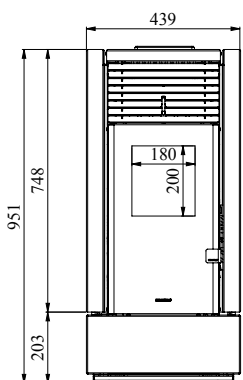

Clearance to Combustibles

Sides . . . . . 200 mm
Rear . . . . . 200 mm

P31