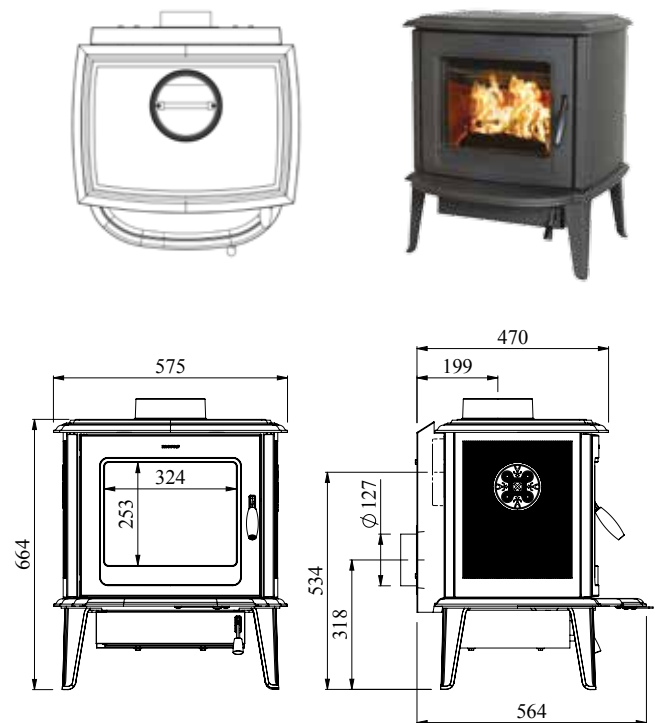

Clearance to Combustibles
 Top 600 mm
 Sides 400 mm
 Rear. 200 mm
 Soft Furniture. 1000 mm

Optional outside air kit available

7110

EN 13240 and Norwegian approved

Rated output 5,4 kW
 Log length 40 cm
 Weight 140 kg
 Efficiency net/gross: 75,5/68,7%

Flue outlet, rear and top option
 internal ø. 150 mm

Clearance to Combustibles
 Top 500 mm
 Sides 500 mm
 Rear. 300 mm
 Soft Furniture. 1000 mm

Optional outside air kit available

2110

2110

EN 13240 and Norwegian approved

Rated output 8 kW
 Log length. 40 cm
 Weight 120 kg
 Efficiency net/gross: 72/65,5%

Flue outlet, rear and top option
 internal Ø. 155 mm

Clearance to Combustibles
 Top 500 mm
 Sides 550 mm
 Rear. 150 mm
 Soft Furniture. 800 mm