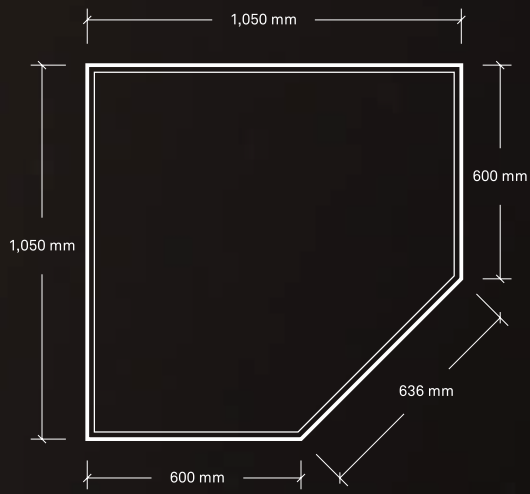

CORNER – ANGLED FRONT