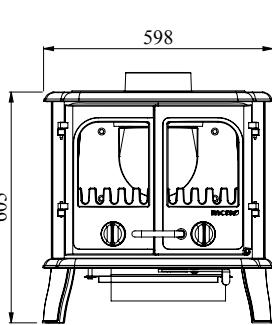

2110

2110

EN 13240 and Norwegian approved

Rated output . . . . . 8 kW
Log length. . . . . 40 cm
Weight . . . . . 120 kg
Efficiency net/gross: 72/65,5%

Flue outlet, rear and top option
internal Ø. . . . . 155 mm

Clearance to Combustibles
Top . . . . . 500 mm
Sides . . . . . 550 mm
Rear. . . . . 150 mm
Soft Furniture. . . . . 800 mm