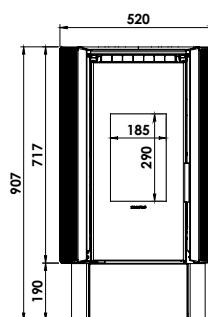

Rated output . . . . . 7 kW
Reduced output . . . . . 2.5 kW
Efficiency 88%
Heats up to . . . . . 35-120 m²
Fuel, wood pellets ø . . . . . 6 mm
Electrical Usage (W) - max 100

Clearance to Combustibles
Sides . . . . . 100 mm
Rear . . . . . 25 mm