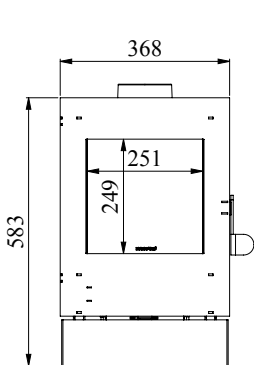

S11-SERIES

S11-40

EN 13240 and Norwegian approved

Rated output . . . . . 4 kW
Log length . . . . . 25 cm
Weight . . . . . 61 kg
Efficiency net/gross: 83/75,5%

Flue outlet, rear and top option
internal $\varnothing$ . . . . . 125 mm

Clearance to Combustibles
Top . . . . . 600 mm
Sides . . . . . 320 mm
Rear. . . . . 240 mm
Soft Furniture. . . . . 700 mm

Optional outside air kit available