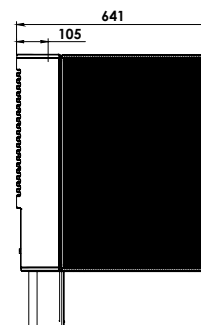

Rated output . . . . . 7 kW
Reduced output . . . . . 2.5 kW
Efficiency 88%
Heats up to . . . . . 35-120 m²
Fuel, wood pellets ø . . . . . 6 mm
Electrical Usage (W) - max 100

Clearance to Combustibles
Sides . . . . . 100 mm
Rear . . . . . 25 mm