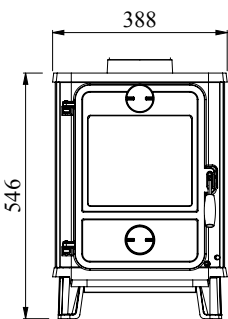

1412

EN 13240 and Norwegian approved

Rated output . . . . . 5 kW
Log length . . . . . 28 cm
Weight . . . . . 70 kg
Efficiency net/gross: 74.6/67.9%

Flue outlet, rear and top option
internal ø. . . . . 125 mm

Clearance to Combustibles

Top . . . . . 500 mm
Sides . . . . . 600 mm
Rear. . . . . 100 mm
Soft Furniture. . . . . 700 mm