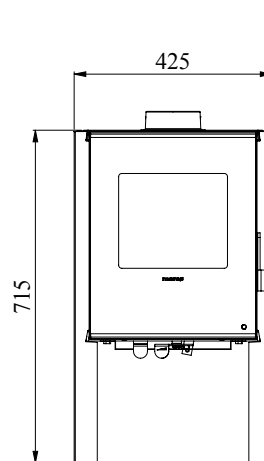

EN 13240 and Norwegian approved

Rated output . . . . . 4 kW
Log length . . . . . 28 cm
Weight . . . . . 94 kg
Efficiency net/gross: 78,4/71,3%

Flue outlet, rear and top option
internal ø. . . . . 125 mm

Clearance to Combustibles
Top 500
Sides *320
Rear. *190
Soft Furniture. 700
* insulated flue