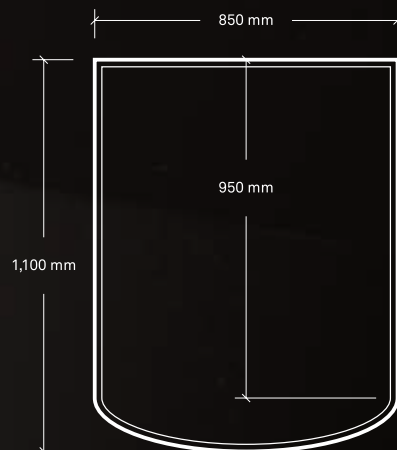

FLAT BACK CIRCLE

SQUARE

CIRCULAR FRONT

**CURVED FRONT
(Clear Only)**

**CURVED FRONT
(Black & Opaque Only)**

**BEVEL EDGE SECTION
(Actual Size)**

FINISHES

Square
Clear, Opaque & Black