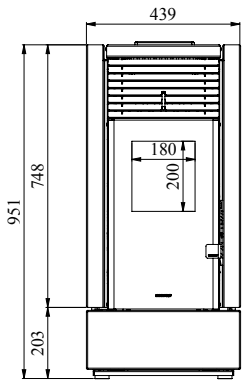

Clearance to Combustibles

Sides . . . . . 200 mm
Rear . . . . . 200 mm

P30