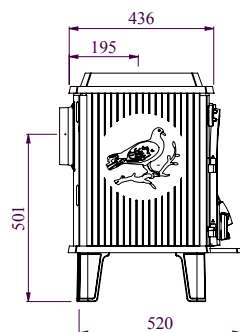

Rated output 8 kW
 Log length. 40 cm
 Weight 120 kg
 Efficiency net/gross: 72/65,5%

Flue outlet, rear and top option
 internal Ø. 155 mm

Clearance to Combustibles
 Top 500 mm
 Sides 550 mm
 Rear. 150 mm
 Soft Furniture. 800 mm

1630

1630

EN 13240 and Norwegian approved

Rated output 10,5 kW
 Log length. 40 cm
 Weight 122 kg
 Efficiency net/gross: 74/64,3%

Flue outlet, rear and top option
 internal Ø. 150 mm

Optional boiler for Morsø 1630 Dove: 34000 BTU
 Tappings locations:
 Horizontal centreline 500 mm
 From top to centreline 72 mm
 Vertical centreline 250 mm