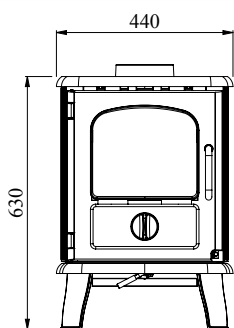

3100-SERIES

3112

EN 13240 and Norwegian approved

Rated output . . . . . 5 kW
Log length. . . . . 32 cm
Weight . . . . . 95 kg
Efficiency net/gross: 81/73,7%

Flue outlet, rear and top option
internal $\varnothing$ . . . . . 125 mm

Clearance to Combustibles
Top . . . . . 600 mm
Sides . . . . . 600 mm
Rear. . . . . 200 mm
Soft Furniture. . . . . 800 mm

*Optional outside air kit available
(to use stove as woodburner only)