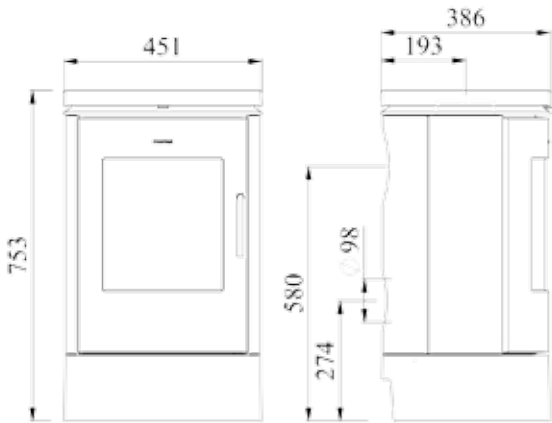

Clearance to Combustibles
 Top 600 mm
 Sides 500 mm
 Rear. 150 mm
 Soft Furniture. 800 mm

Optional outside air kit available

6643

6100-SERIES

6140

N 13240 and Norwegian approved

Rated output 5 kW
 Log length. 30 cm
 Weight 105-112 kg
 Efficiency net/gross: 80.1/72.9%