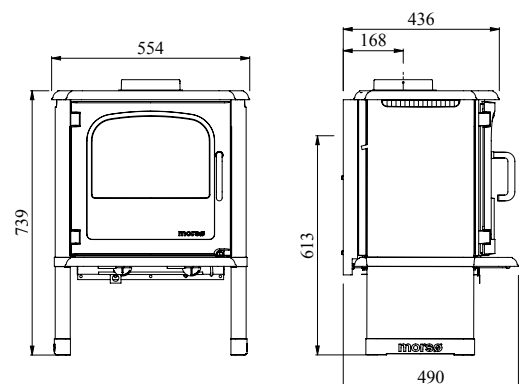

3400-SERIES

EN 13240 and Norwegian approved

Rated output . . . . . 6,5 kW
Log length . . . . . 36 cm
Weight . . . . . 100 kg
Efficiency net/gross: 80,1/72,9%

Flue outlet, rear and top option
internal ø. . . . . 155 mm

Clearance to Combustibles

Top . . . . . 600 mm
Sides . . . . . 600 mm
Rear. . . . . 200 mm
Soft Furniture. . . . . 800 mm

3410

3440

EN 13240 and Norwegian approved

Rated output . . . . . 6,5 kW
Log length . . . . . 36 cm
Weight . . . . . 116 kg
Efficiency net/gross: 80,1/72,9%

Flue outlet, rear and top option
internal ø. . . . . 155 mm

Clearance to Combustibles

Top . . . . . 600 mm
Sides . . . . . 350 mm
Rear. . . . . 200 mm
Soft Furniture. . . . . 800 mm

Optional outside air kit available

3440