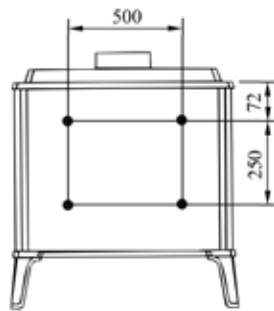

1630

1630

EN 13240 and Norwegian approved

Rated output . . . . . 10,5 kW
Log length. . . . . 40 cm
Weight . . . . . 122 kg
Efficiency net/gross: 74/64,3%

Flue outlet, rear and top option
internal Ø. . . . . 150 mm

Optional boiler for Morsø 1630 Dove: 34000 BTU
Tappings locations:
Horizontal centreline . . . . . 500 mm
From top to centreline . . . . . 72 mm
Vertical centreline . . . . . 250 mm

Clearance to Combustibles
Top . . . . . 600 mm
Sides . . . . . 550 mm
Rear. . . . . 800 mm
Soft Furniture. . . . . 800 mm