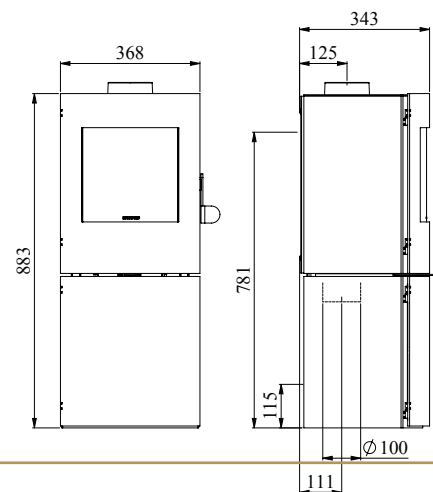

S11-SERIES

EN 13240 and Norwegian approved

Rated output . . . . . 4 kW
Log length . . . . . 25 cm
Weight . . . . . 61 kg
Efficiency net/gross: 83/75,5%

Flue outlet, rear and top option
internal ø. . . . . 125 mm

Clearance to Combustibles
Top . . . . . 600 mm
Sides . . . . . 300 mm
Rear. . . . . 200 mm
Soft Furniture. . . . . 700 mm

Optional outside air kit available

S11-43

EN 13240 and Norwegian approved

Rated output . . . . . 4 kW
Log length . . . . . 25 cm
Weight . . . . . 73 kg
Efficiency net/gross: 83/75,5%

Flue outlet, rear and top option
internal ø. . . . . 125 mm

Clearance to Combustibles
Top . . . . . 600 mm
Sides . . . . . 300 mm
Rear. . . . . 200 mm
Soft Furniture. . . . . 700 mm

Optional outside air kit available

S11-90