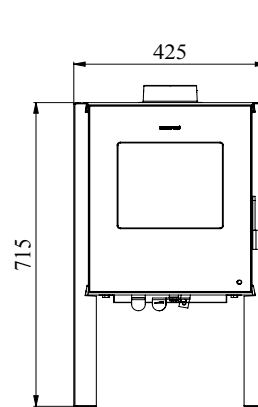

Rated output 4 kW
 Log length 28 cm
 Weight 90 kg
 Efficiency net/gross: 78,4/71,3%

Flue outlet, rear and top option
 internal ø. 125 mm

Clearance to Combustibles
 Top 500 mm
 Sides *240 mm
 Rear. *140 mm
 Soft Furniture. 700 mm
 * insulated flue