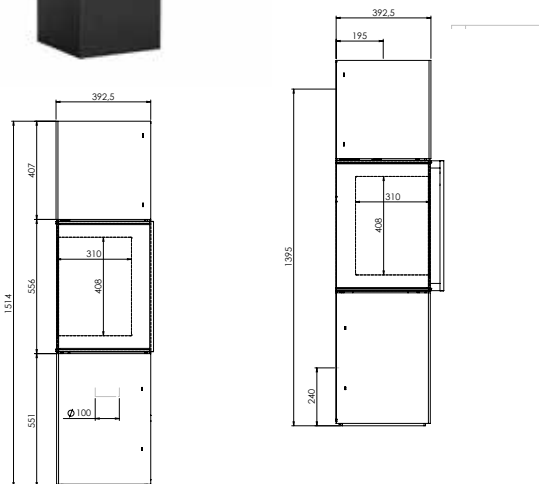

6100-SERIES

6140

N 13240 and Norwegian approved

Rated output . . . . . 5 kW
Log length. . . . . 30 cm
Weight . . . . . 105-112 kg
Efficiency net/gross: 80.1/72.9%

Flue outlet, rear and top option
internal ø. . . . . 125 mm

Clearance to Combustibles
Top . . . . . 600 mm
Sides . . . . . 400 mm
Rear. . . . . 150 mm
Soft Furniture. . . . . 900 mm

Optional outside air kit available

Height 6141: 850 mm
Height 6143: 947 mm
Height 6148: 950 mm

4340

4340

N 13240 and Norwegian approved

Rated output . . . . . 4.5 kW
Log length. . . . . 33 cm
Weight . . . . . 151 kg
Efficiency net/gross: 83/75.4%

Flue outlet, rear and top option
internal ø. . . . . 150 mm

Clearance to Combustibles
Top . . . . . xxx mm
Sides . . . . . 800 mm
Rear. . . . . 100 mm
Soft Furniture. . . . . 900 mm

Optional outside air kit available