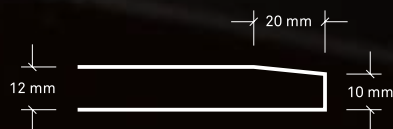

FLAT BACK CIRCLE

SQUARE

CIRCULAR FRONT

**CURVED FRONT
(Clear Only)**

**CURVED FRONT
(Black & Opaque Only)**

**BEVEL EDGE SECTION
(Actual Size)**

FINISHES

Square
Clear, Opaque & Black