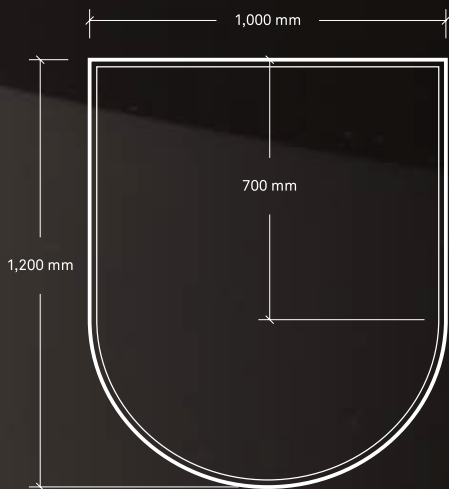

FLAT BACK CIRCLE

SQUARE

CIRCULAR FRONT

**CURVED FRONT
(Clear Only)**

**CURVED FRONT
(Black & Opaque Only)**

**BEVEL EDGE SECTION
(Actual Size)**

FINISHES

Square
Clear, Opaque & Black