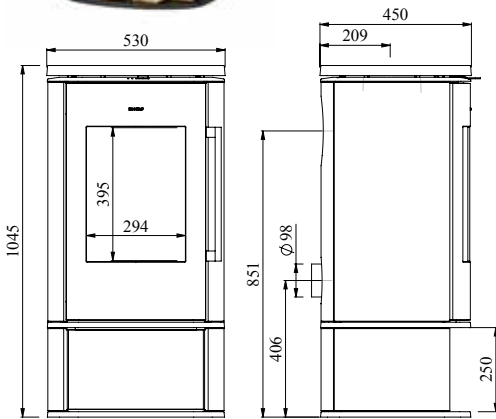

Heats up 35 -120 m²

8800-SERIES

8843

EN 13240 and Norwegian approved

Rated output 6,3 kW
 Log length 30 cm
 Weight 192-201 kg
 Efficiency net/gross: 80,5/73,3%

Flue outlet, rear and top option
 internal \varnothing 150 mm