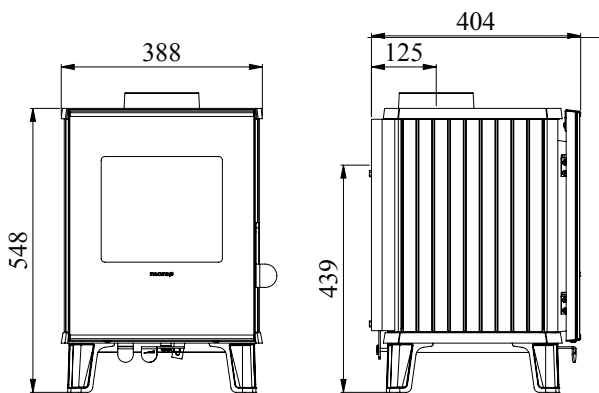

EN 13240 and Norwegian approved

Rated output . . . . . 4 kW
Log length . . . . . 28 cm
Weight . . . . . 73 kg
Efficiency net/gross: 78,4/71,3%

Flue outlet, rear and top option
internal ø. . . . . 125 mm

Clearance to Combustibles

Top . . . . . 500 mm
Sides . . . . . *450 mm
Rear . . . . . *150 mm
Soft Furniture . . . . . 700 mm
* insulated flue

1418