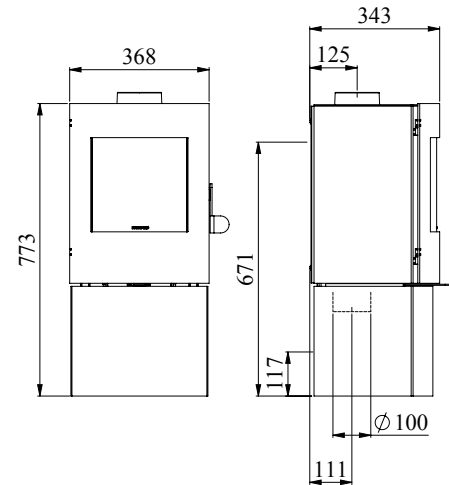

S11-SERIES

EN 13240 and Norwegian approved

Rated output . . . . . 4 kW
Log length . . . . . 25 cm
Weight . . . . . 61 kg
Efficiency net/gross: 83/75,5%

Flue outlet, rear and top option
internal ø. . . . . 125 mm

Clearance to Combustibles
Top . . . . . 600 mm
Sides . . . . . 300 mm
Rear. . . . . 200 mm
Soft Furniture. . . . . 700 mm

Optional outside air kit available

S11-43

EN 13240 and Norwegian approved

Rated output . . . . . 4 kW
Log length . . . . . 25 cm
Weight . . . . . 73 kg
Efficiency net/gross: 83/75,5%

Flue outlet, rear and top option
internal ø. . . . . 125 mm

Clearance to Combustibles
Top . . . . . 600 mm
Sides . . . . . 300 mm
Rear. . . . . 200 mm
Soft Furniture. . . . . 700 mm

Optional outside air kit available