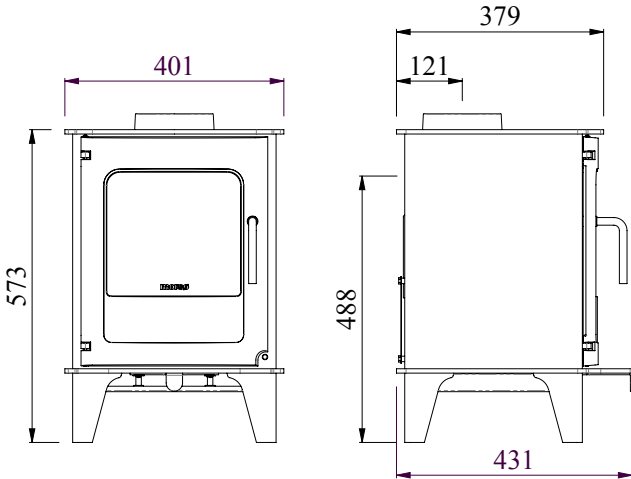

Rated output 4 kW
 Log length 25 cm
 Weight 73 kg
 Efficiency net/gross: 83/75,5%

Flue outlet, rear and top option
 internal ø. 125 mm

Clearance to Combustibles
 Top 600 mm
 Sides 300 mm
 Rear. 200 mm
 Soft Furniture. 700 mm

Clearance to Combustibles
 Top 600 mm
 Sides 550 mm
 Rear. 650 mm
 Soft Furniture. 700 mm

Ø

EN 13240 and Norwegian approved

Rated output 7,7 kW
 Log length 37 cm
 Weight 110 kg
 Efficiency net/gross: 75/68,3%