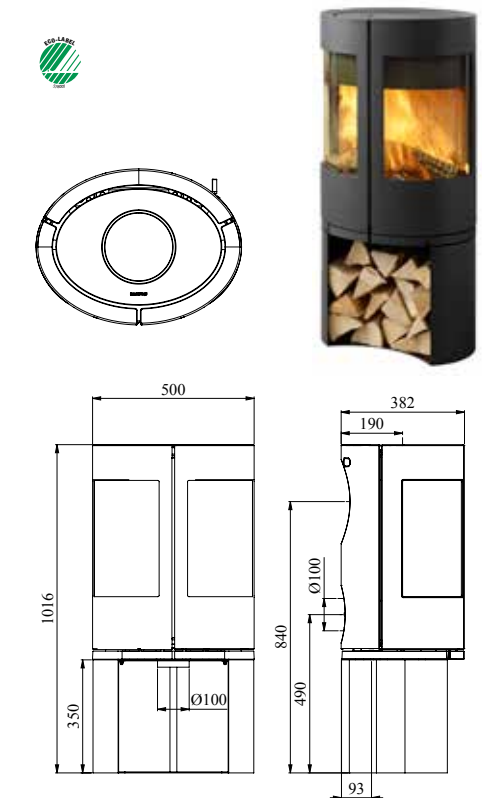

6800-SERIES

EN 13240 and Norwegian approved

Rated output . . . . . 5 kW
Log length . . . . . 30 cm
Weight . . . . . 100-113 kg
Efficiency net/gross: 80,1/72,9%

Flue outlet, rear and top option
internal ø. . . . . 125 mm

Clearance to Combustibles
Top . . . . . 600 mm
Sides . . . . . 400 mm
Rear. . . . . 150 mm
Soft Furniture. . . . . 900 mm

Optional outside air kit available

Height 6848: 950 mm

6843

6600-SERIES

EN 13240 and Norwegian approved

Rated output . . . . . 4-9 kW
Log length . . . . . 35 cm
Weight . . . . . 140 kg
Efficiency net/gross: 80/72,8%

Flue outlet, rear and top option
internal ø. . . . . 150 mm

Clearance to Combustibles
Top . . . . . 600 mm
Sides . . . . . 500 mm
Rear. . . . . 150 mm
Soft Furniture. . . . . 800 mm

Optional outside air kit available

6643