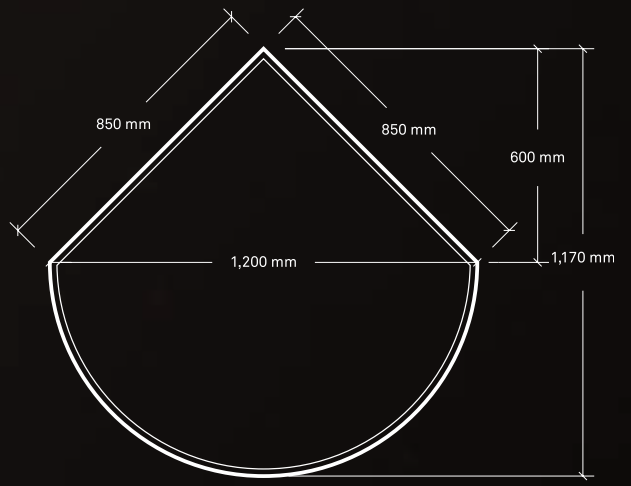

CORNER – CIRCULAR FRONT