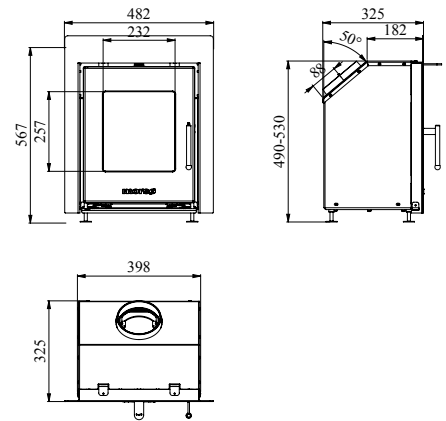

Rated output . . . . . 4 kW
Log length . . . . . 25 cm
Weight . . . . . 58 kg
Efficiency: 88%

Flue outlet, rear and top option
internal ø. . . . . 120 mm

Clearance to Combustibles
Sides . . . . . 225 mm
Rear . . . . . 100 mm
From Floor . . . . . 150 mm

S81