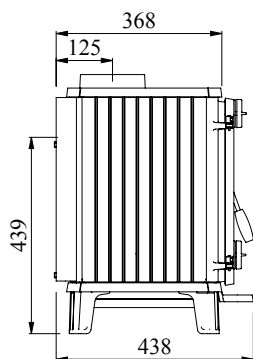

1412

EN 13240 and Norwegian approved

Rated output . . . . . 5 kW
Log length . . . . . 28 cm
Weight . . . . . 70 kg
Efficiency net/gross: 74.6/67.9%

Flue outlet, rear and top option
internal ø. . . . . 125 mm

Clearance to Combustibles

Top . . . . . 500 mm
Sides . . . . . 600 mm
Rear. . . . . 100 mm
Soft Furniture. . . . . 700 mm