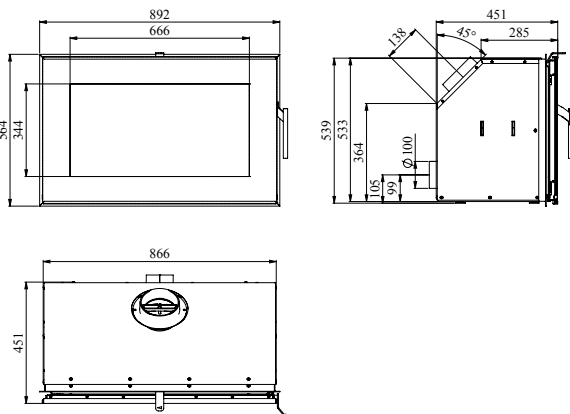

5660

5660

Rated output . . . . . 6.5 kW
Log length . . . . . 58 cm
Weight . . . . . 125 kg
Efficiency net/gross: 75/68,3%

Flue outlet, rear and top option
internal $\varnothing$ . . . . . 150 mm

Clearance to Combustibles
Sides . . . . . 400 mm
Rear . . . . . 100 mm
From Floor . . . . . 300 mm

Accessories: Extra front glass

S80-90

S80-90

Rated output . . . . . 8 kW
Log length . . . . . 67 cm
Weight . . . . . 124 kg
Efficiency: 77,6%

Flue outlet, rear and top option
internal $\varnothing$ . . . . . 150 mm

Clearance to Combustibles
Sides . . . . . 400 mm
Rear . . . . . 200 mm
From Floor . . . . . 300 mm