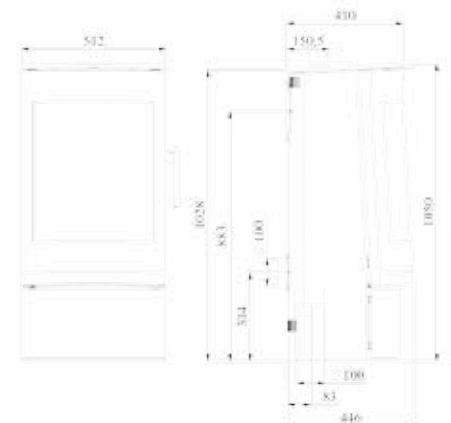

EN 13240 and Norwegian approved

Rated output . . . . . 9.3 kW
Log length . . . . . 50 cm
Weight . . . . . 130 kg
Efficiency net/gross: 75/65,5%

Flue outlet, rear and top option
internal ø. . . . . 155 mm

Clearance to Combustibles
Top . . . . . 600 mm
Sides . . . . . 600 mm
Rear. . . . . 700 mm
Soft Furniture. . . . . 1100 mm

Optional outside air kit available

S50

EN 13240 and Norwegian approved

Rated output . . . . . 8 kW
Log length . . . . . 35 cm
Weight . . . . . 120 kg
Efficiency net/gross: 78,4/71,3%

Flue outlet, rear and top option
internal ø. . . . . 150 mm

Clearance to Combustibles
Top . . . . . 600 mm
Sides . . . . . 500 mm
Rear. . . . . 300 mm
Soft Furniture. . . . . 800 mm

Optional outside air kit available

S50-40