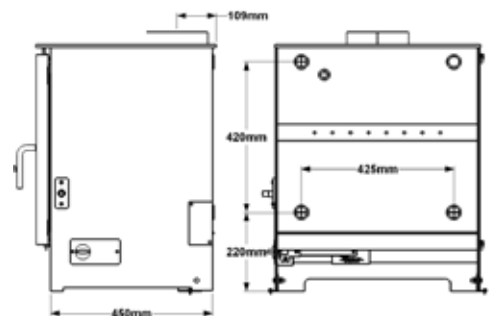

Rated output Room*8 kW
 Log length50 cm
 Weight105 kg
 Efficiency net/gross83/75.5%

Flue outlet, rear and top option

internal ø.120 mm
 internal diameter.129 mm

Clearance to Combustibles

Sides850 mm
 Rear.400 mm
 Soft Furniture.800 mm

Top600 mm
 Sides600 mm
 Rear.200 mm
 Soft Furniture.800 mm

DB15

1400-SERIES

1410

EN 13240 and Norwegian approved

Rated output 4,5 kW
 Log length 28 cm
 Weight 70 kg
 Efficiency net/gross: 76/69%

Flue outlet, rear and top option
 internal ø. 125 mm