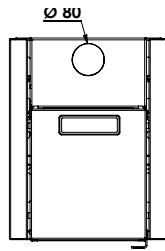

Rated output 4 kW
Log length 25 cm
Weight 58 kg
Efficiency: 88%

Flue outlet, rear and top option
internal ø. 120 mm

Clearance to Combustibles
Sides 225 mm
Rear 100 mm
From Floor 150 mm

S81

P30/31

Rated output 7 kW
 Reduced output 2.5 kW
 Efficiency 82.5-85.0%
 Heats up to 35-120 m²
 Fuel, wood pellets Ø 6 mm
 Electrical Usage (W) - max 100