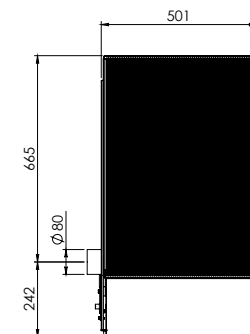

P50

Rated output . . . . . 7 kW
Reduced output . . . . . 2.5 kW
Efficiency 88%
Heats up to . . . . . 35-120 m²
Fuel, wood pellets ø . . . . . 6 mm
Electrical Usage (W) - max 100

Clearance to Combustibles
Sides . . . . . 100 mm
Rear . . . . . 25 mm