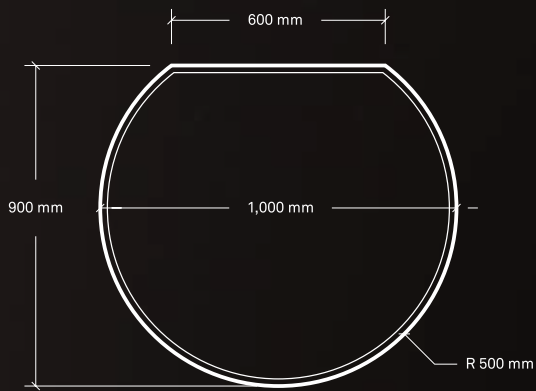

Morsø have been at the forefront of high quality cast iron stoves for more than 160 years. We now offer a superb range of glass hearth plates to compliment any installation.

CORNER – ANGLED FRONT

CORNER – CIRCULAR FRONT

FLAT BACK CIRCLE

SQUARE

CIRCULAR FRONT

**CURVED FRONT
(Clear Only)**

**CURVED FRONT
(Black & Opaque Only)**

**BEVEL EDGE SECTION
(Actual Size)**

FINISHES

Square
Clear, Opaque & Black