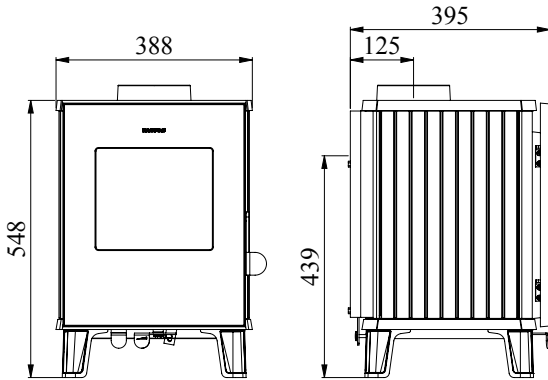

EN 13240 and Norwegian approved

Rated output . . . . . 4 kW
Log length . . . . . 28 cm
Weight . . . . . 69 kg
Efficiency net/gross: 78,4/71,3%

Flue outlet, rear and top option
internal ø. . . . . 125 mm

Clearance to Combustibles

Top . . . . . 500 mm
Sides . . . . . *390 mm
Rear . . . . . *100 mm
Soft Furniture . . . . . 700 mm
* insulated flue

1416