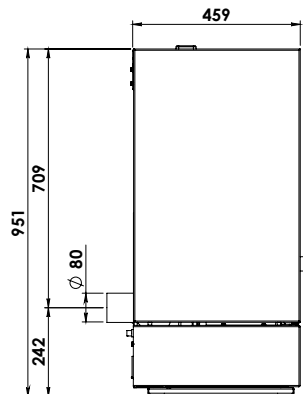

Clearance to Combustibles

Sides . . . . . 200 mm
Rear . . . . . 200 mm

P31