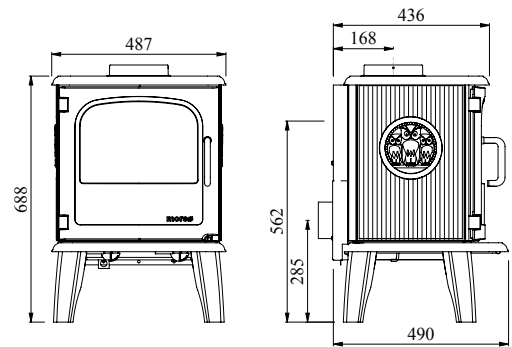

1630

1630

EN 13240 and Norwegian approved

Rated output 10,5 kW
 Log length. 40 cm
 Weight 122 kg
 Efficiency net/gross: 74/64,3%

Flue outlet, rear and top option
 internal Ø. 150 mm

Optional boiler for Morsø 1630 Dove: 34000 BTU
 Tappings locations:
 Horizontal centreline 500 mm
 From top to centreline 72 mm
 Vertical centreline 250 mm

Clearance to Combustibles
 Top 600 mm
 Sides 550 mm
 Rear. 800 mm
 Soft Furniture. 800 mm

3400-SERIES

EN 13240 and Norwegian approved

Rated output 6,5 kW
 Log length 36 cm
 Weight 100 kg
 Efficiency net/gross: 80,1/72,9%

Flue outlet, rear and top option
 internal ø. 155 mm

Clearance to Combustibles

Top 600 mm
 Sides 600 mm
 Rear. 200 mm
 Soft Furniture. 800 mm

3410

3440

EN 13240 and Norwegian approved

Rated output 6,5 kW
 Log length 36 cm
 Weight 116 kg
 Efficiency net/gross: 80,1/72,9%