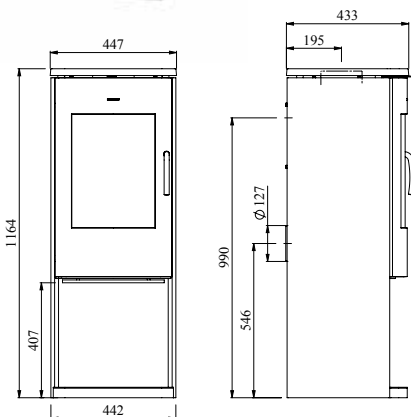

8200-SERIES

8243

EN 13240 and Norwegian approved

Rated output . . . . . 6,3 kW
Log length . . . . . 30 cm
Weight . . . . . 117-194 kg
Efficiency net/gross: 80,5/73,3%

Flue outlet, rear and top option
internal $\varnothing$ . . . . . 150 mm

Clearance to Combustibles
Top . . . . . 600 mm
Sides . . . . . 500 mm
Rear. . . . . 150 mm
Soft Furniture. . . . . 1100 mm

Optional outside air kit available

Height 8229: 1485 mm