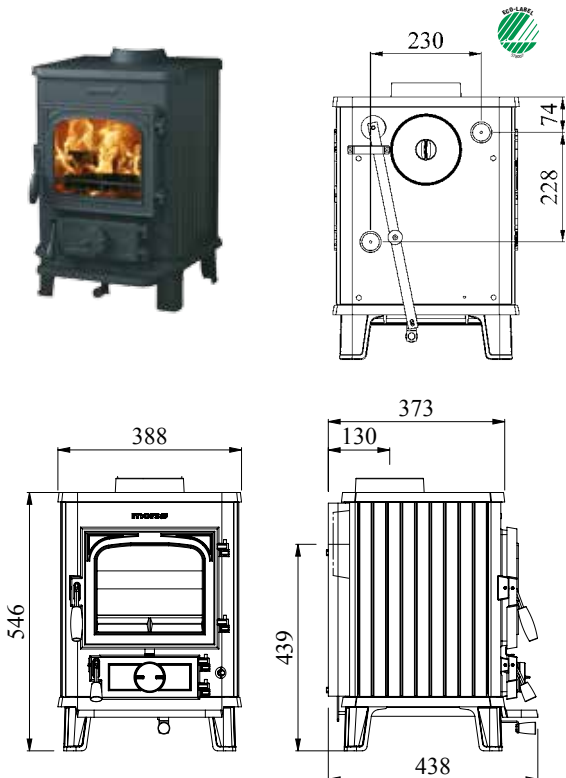

Top 500 mm
 Sides 600 mm
 Rear. 300 mm
 Soft Furniture. 700 mm

Leg: 100 mm - Options on leg: 150 mm/250 mm

1412

EN 13240 and Norwegian approved

Rated output 5 kW
 Log length 28 cm
 Weight 70 kg
 Efficiency net/gross: 74.6/67.9%

Flue outlet, rear and top option
 internal ø. 125 mm

Clearance to Combustibles

Top 500 mm
 Sides 600 mm
 Rear. 100 mm
 Soft Furniture. 700 mm

EN 13240 and Norwegian approved

Rated output 5 kW
 Log length 28 cm
 Weight 70 kg
 Efficiency net/gross: 74,6/67,9%

Flue outlet, rear and top option
 internal ø. 125 mm

Clearance to Combustibles
 Top 500 mm
 Sides 300 mm
 Rear. 200 mm
 Soft Furniture. 700 mm

1442

EN 13240 and Norwegian approved

Rated output 4,6 kW
 Log length 28 cm
 Weight 75 kg
 Efficiency net/gross: 71/68%