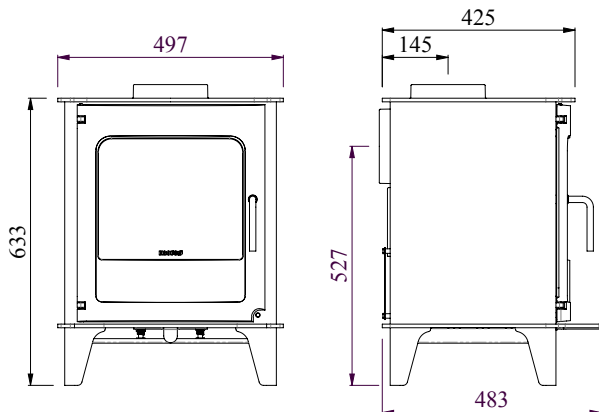

EN 13240 and Norwegian approved

Rated output . . . . . 7,7 kW
Log length . . . . . 37 cm
Weight . . . . . 110 kg
Efficiency net/gross: 75/68,3%

Flue outlet, rear and top option
internal ø. . . . . 150 mm

Clearance to Combustibles
Top . . . . . 600 mm
Sides . . . . . 600 mm
Rear. . . . . 700 mm
Soft Furniture. . . . . 1100 mm

9Ø