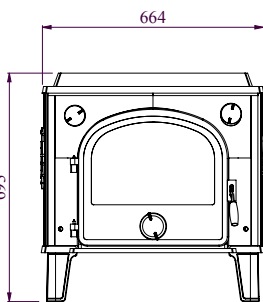

1630

1630

EN 13240 and Norwegian approved

Rated output . . . . . 10,5 kW
Log length. . . . . 40 cm
Weight . . . . . 122 kg
Efficiency net/gross: 74/64,3%

Flue outlet, rear and top option
internal Ø. . . . . 150 mm

Optional boiler for Morsø 1630 Dove: 34000 BTU
Tappings locations:
Horizontal centreline . . . . . 500 mm
From top to centreline . . . . . 72 mm
Vertical centreline . . . . . 250 mm

Clearance to Combustibles
Top . . . . . 600 mm
Sides . . . . . 550 mm
Rear. . . . . 800 mm
Soft Furniture. . . . . 800 mm