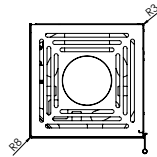

6100-SERIES

6140

N 13240 and Norwegian approved

Rated output . . . . . 5 kW
Log length. . . . . 30 cm
Weight . . . . . 105-112 kg
Efficiency net/gross: 80.1/72.9%

Flue outlet, rear and top option
internal ø. . . . . 125 mm

Clearance to Combustibles
Top . . . . . 600 mm
Sides . . . . . 400 mm
Rear. . . . . 150 mm
Soft Furniture. . . . . 900 mm

Optional outside air kit available

Height 6141: 850 mm
Height 6143: 947 mm
Height 6148: 950 mm

4340

4340

N 13240 and Norwegian approved

Rated output . . . . . 4.5 kW
Log length. . . . . 33 cm
Weight . . . . . 151 kg
Efficiency net/gross: 83/75.4%

Flue outlet, rear and top option
internal ø. . . . . 150 mm

Clearance to Combustibles
Top . . . . . xxx mm
Sides . . . . . 800 mm
Rear. . . . . 100 mm
Soft Furniture. . . . . 900 mm

Optional outside air kit available