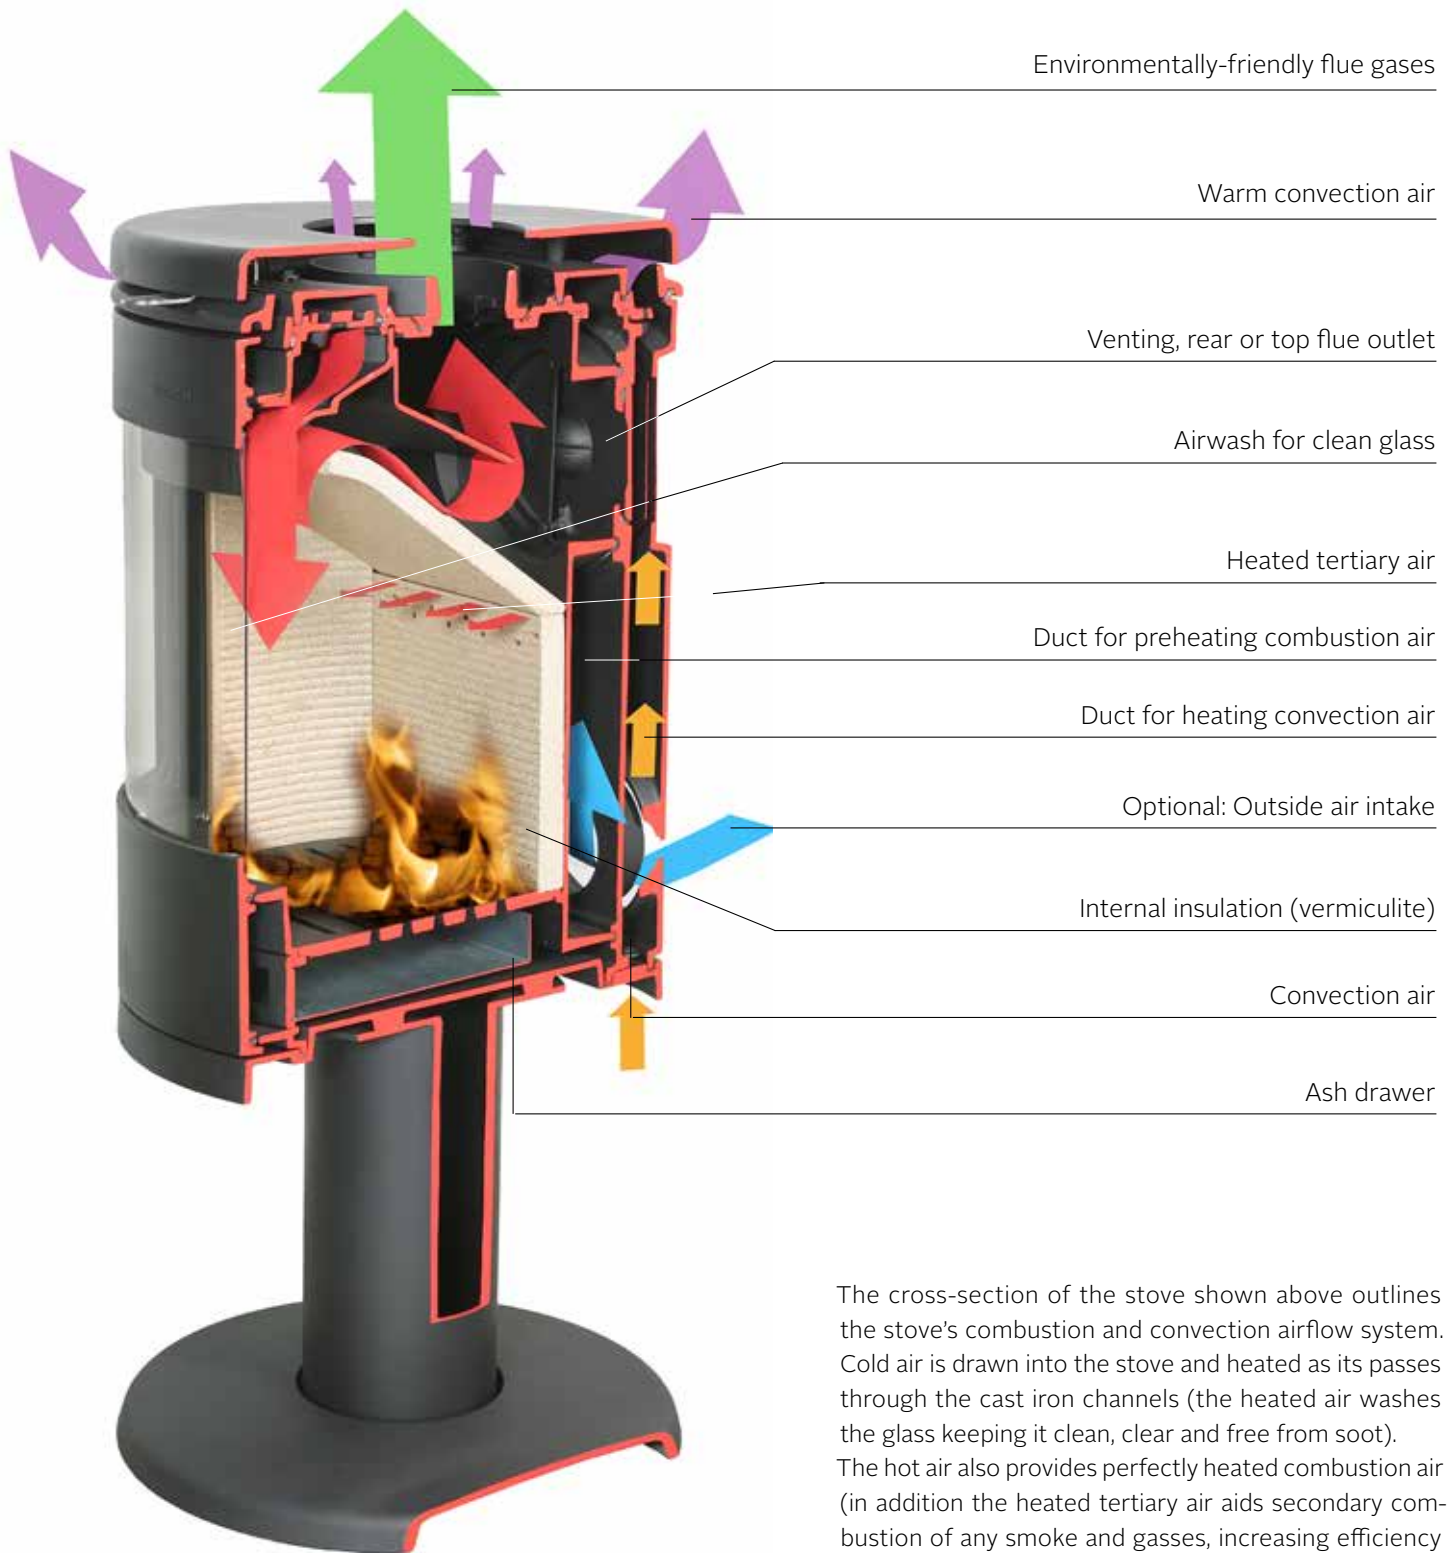

P50

Rated output 7 kW
 Reduced output 2.5 kW
 Efficiency 88%
 Heats up to 35-120 m²
 Fuel, wood pellets ø 6 mm
 Electrical Usage (W) - max 100

Clearance to Combustibles
 Sides 100 mm
 Rear 25 mm

P51

ENVIRONMENTALLY FRIENDLY COMBUSTION

The cross-section of the stove shown above outlines the stove's combustion and convection airflow system. Cold air is drawn into the stove and heated as it passes through the cast iron channels (the heated air washes the glass keeping it clean, clear and free from soot). The hot air also provides perfectly heated combustion air (in addition the heated tertiary air aids secondary combustion of any smoke and gasses, increasing efficiency and reducing the environmental impact).