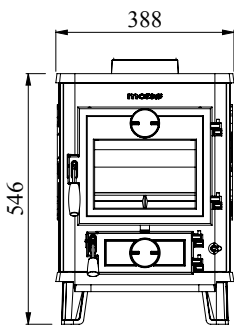

Top600 mm
 Sides600 mm
 Rear.200 mm
 Soft Furniture.800 mm

DB15

1400-SERIES

1410

EN 13240 and Norwegian approved

Rated output 4,5 kW
 Log length 28 cm
 Weight 70 kg
 Efficiency net/gross: 76/69%

Flue outlet, rear and top option
 internal ø. 125 mm