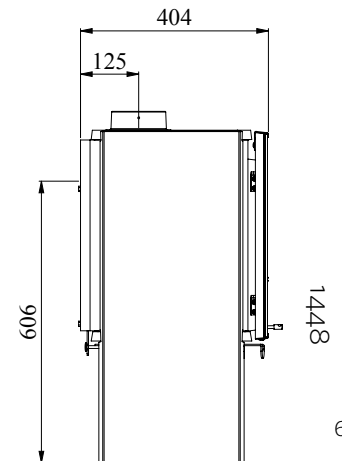

EN 13240 and Norwegian approved

Rated output . . . . . 4 kW
Log length . . . . . 28 cm
Weight . . . . . 94 kg
Efficiency net/gross: 78,4/71,3%

Flue outlet, rear and top option
internal ø. . . . . 125 mm

Clearance to Combustibles
Top 500
Sides *320
Rear. *190
Soft Furniture. 700
* insulated flue